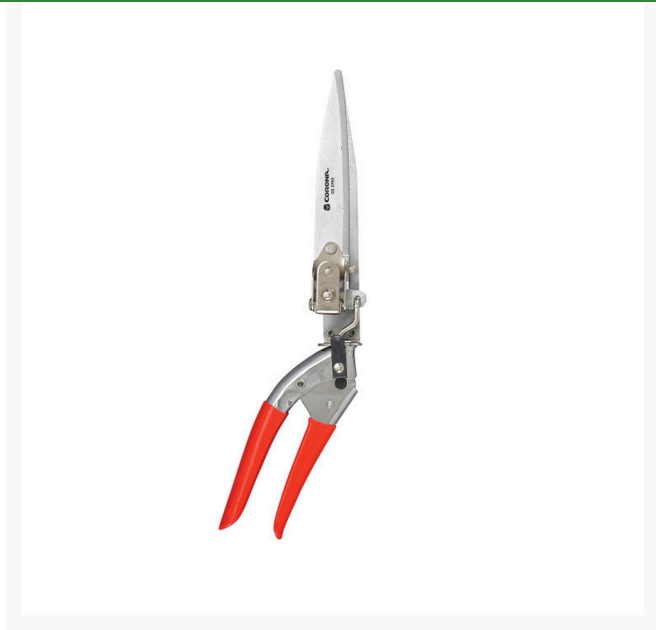

# Corona Swivel Grass Shear - 5-1/4in

RCGS3750

## Details

The versatile 3-position blade provides vertical for edging, horizontal for trimming and angled for hard-to-reach areas. Designed with precision-ground, high-carbon steel blades and durable chrome plating. Easy to set thumb lock. 5-1/4in blade length.

- Versatile 3-position Blade - Vertical for Edging, Horizontal for Trimming and Angled for Hard to Reach Areas
- Durable Chrome Plating
- Precision-ground, High-carbon Steel Blades
- Easy to Set Thumb Lock
- 5-1/4in Blade Length

## Specifications

Manufacturer	Corona
Blade Material	Steel
Dimensions	6-1/4in Blade