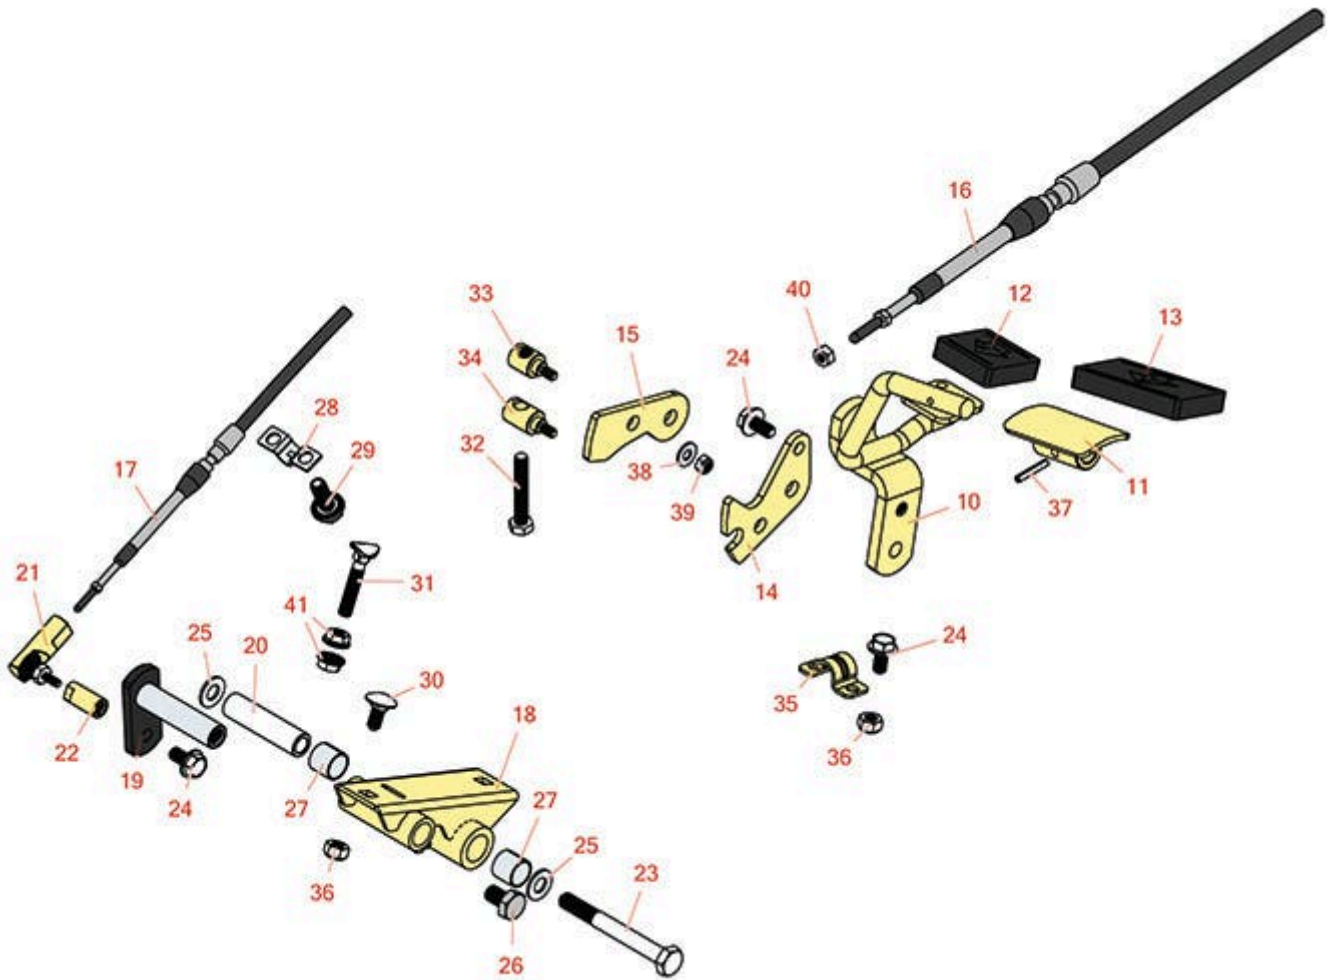

Replaces Toro Greensmaster 3200 & 3200-D Parts

Traction Unit
Traction Pedal

All original equipment manufacturers names and part numbers are used for identification purposes only, and we are in no way implying that our products are original equipment parts. Prices subject to change without notice.

Replaces Toro Greensmaster 3200 & 3200-D Parts

*Traction Unit
Traction Pedal*

Item No	R&R Part No.	OEM Part No.	Description	Qty Req	Order Quantity
10	R93-2085-01	93-2085, 93-2085-01	Rod Assy	1	
11	R49-6440-03	117-9507, 49-6440, 49-6440-03	Pedal - Forward Assy	1	
12	R74-9110	74-9110	Rubber Foot Pad - Reverse	1	
13	R74-9100	74-9100	Rubber Foot Pad - Forward	1	
14	R94-1373	94-1373	Bracket Lock	1	
15	R94-1372	94-1372	Bracket - Mow	1	
16	R107-2550	107-2550, 93-2099	Cable - Control - Traction	2	
17	R94-1304	94-1304	Cable - Neutral Lock	1	
18	R94-1383	94-1383	Pedal- Pivot	1	
19	R94-1300	94-1300	Lock-Neutral	1	
20	R94-1371	94-1371	Spacer	1	
21	R2411-38	2411-38	Ball Joint	2	
22	R94-1386	94-1386	Shaft-Pedal, Pivot	1	
23	R33115-090	33115-090	Bolt - Hex HD M10 x 90	1	
24	R33114-016	33114-016, 42-9230, 42-9270, 48-7680, 48-7690, 48-7700	Bolt - Hx HD 8mm x 1.25 x 15	4	

Replaces Toro Greensmaster 3200 & 3200-D Parts

Traction Unit
Traction Pedal

Item No	R&R Part No.	OEM Part No.	Description	Qty Req	Order Quantity
25	R453011	01-166-0100, 01-166-0120, 01-166-0270, 01-166-0500, 01-166-0600, 01-166-0620, 132-4593, 2356-3, 237-12, 24-10-AD, 24-11-AD, 24-11-BD, 24-12-AD, 24-12-BD, 30-9310, 32-8190, 3256-24, 3256-3, 3256-36, 3256-4, 453011, 47-9950, 48-9220, 513458, 7-0052	Washer - Flat 3/8 SAE Y/Zinc	3	
26	R33115-016	33115-016	Bolt - Hex HD M10 x 16	1	
27	R256-311	256-311, 94-1388	Bushing-Split	2	
28	R93-2279	93-2279	Clamp-Cable	2	
29	R32144-14	32104-32, 32104-49, 32144-14	Bolt - Hex Washer 5/16-18 x 5/8	8	
30	R33124-020	33124-020	Bolt - Carriage M8-1.25 x 20 CL8	2	
31	R17-9420	17-9420, 17-9426, 49-6480	Bolt - Contour Plow Bolt	1	
32	R94-3489	75-8530, 94-3489	Bolt - Hex HD M8 x 50	1	