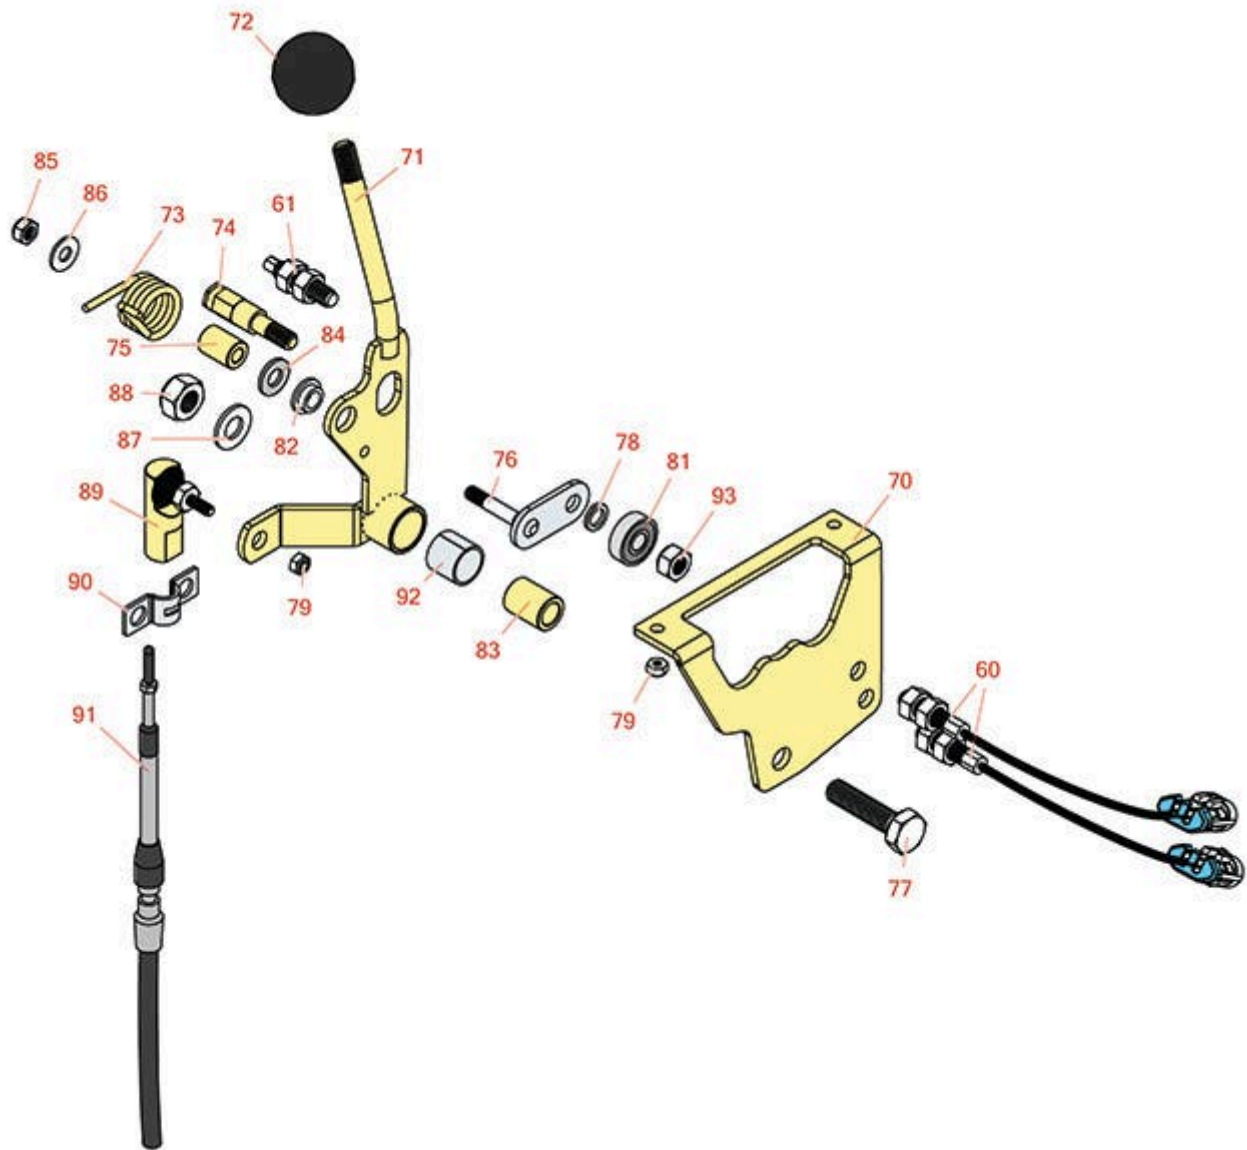

Replaces Toro Greensmaster 3200 & 3200-D Parts

Traction Unit
Traction Handle

All original equipment manufacturers names and part numbers are used for identification purposes only, and we are in no way implying that our products are original equipment parts. Prices subject to change without notice.

Replaces Toro Greensmaster 3200 & 3200-D Parts

Traction Unit
Traction Handle

Item No	R&R Part No.	OEM Part No.	Description	Qty Req	Order Quantity
Gauges and Controls					
60	R112-0278	112-0278, 93-2055	Switch - Reed	2	
61	R93-2056	93-2056	Actuator - Switch	1	
Other Parts Available					
70	R94-6398	94-6398	Bracket - Traction	1	
71	R94-9611	94-9611	Handle	1	
72	R233-42	1-603175, 120-9752, 233-42, 233-47	Knob	1	
73	R94-9620	94-9620	Spring-Torsion	1	
74	R94-9617	94-9617	Pin-Spring	1	
75	R94-9618	94-9618	Spacer-Spring	1	
76	R94-9614	120-3198, 94-9614	Pivot - Roller	1	
77	R33115-040	33115-040	Bolt - M10 1.5x40 Hh C/S Zinc 8.8	1	
78	R75-5470	75-5470	Spacer - Bearing	1	
79	R6040-106	32127-33, 3296-27, 6040-106	Locknut - Stainless	3	
81	R251-259	251-259, 251-307	Bearing - Ball	2	
82	R94-9619	94-9619	Bushing	1	
83	R94-1378	94-1378	Tube-Pivot, Handle	1	

Replaces Toro Greensmaster 3200 & 3200-D Parts

*Traction Unit
Traction Handle*

Item No	R&R Part No.	OEM Part No.	Description	Qty Req	Order Quantity
88	R33025-00	32025-00, 33025-00	Locknut - 10mm x 1.5 Jam	1	
89	R2411-38	2411-38	Ball Joint	1	
90	R93-2279	93-2279	Clamp-Cable	1	
91	R94-1304	94-1304	Cable - Neutral Lock	1	
92	R256-311	256-311, 94-1388	Bushing-Split	1	
93	R33024-00	33024-00	Locknut - 8mm x 1.25	1	