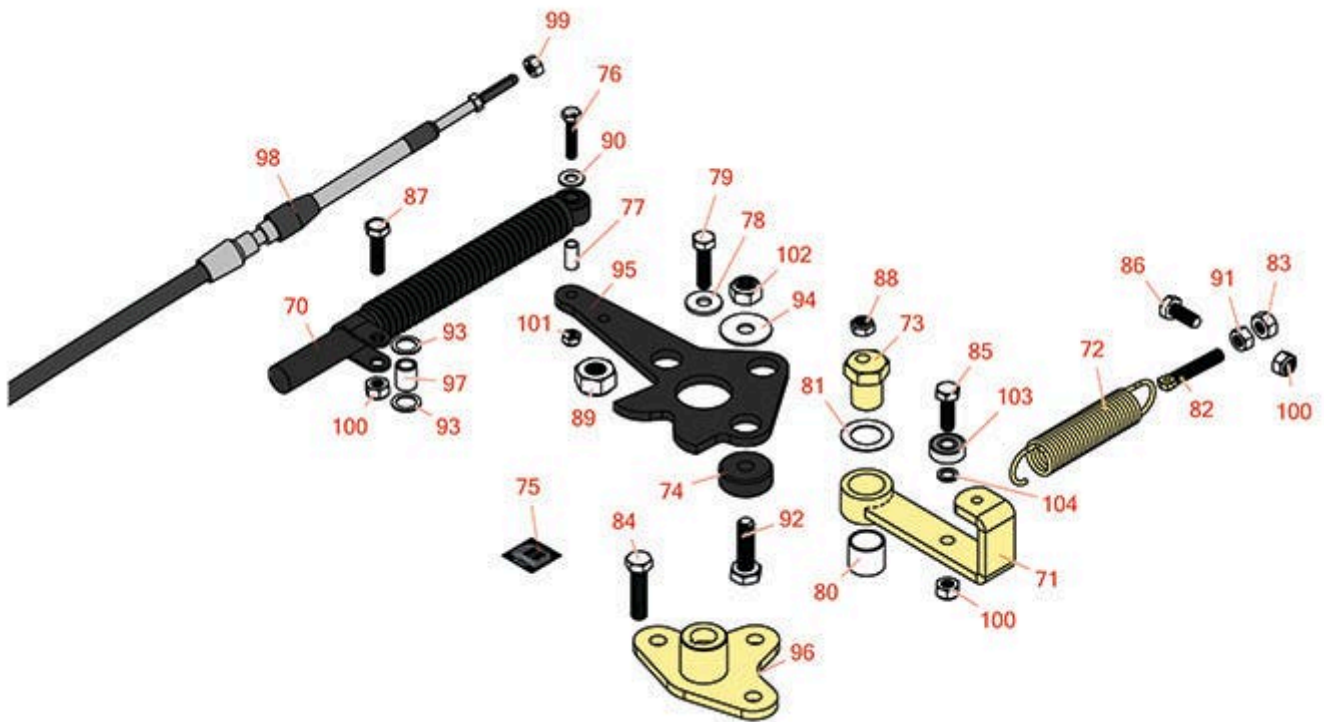

Replaces Toro Greensmaster 3200 & 3200-D Parts

*Traction Unit
Neutral System*

All original equipment manufacturers names and part numbers are used for identification purposes only, and we are in no way implying that our products are original equipment parts. Prices subject to change without notice.

Replaces Toro Greensmaster 3200 & 3200-D Parts

*Traction Unit
Neutral System*

Item No	R&R Part No.	OEM Part No.	Description	Qty Req	Order Quantity
70	R76-8870	105-7280, 76-8870	Lever Damper Assy	1	
71	R94-4527	94-4527	Arm - Neutral	1	
72	R94-1369	94-1369	Spring - Extension	1	
73	R93-2111	93-2111	Stud-Traction	1	
74	R63-9750	63-9750, 64-9750	Mount - Rubber	3	
75	R93-9051	93-9051	Decal	1	
76	R33113-030	33113-030	Bolt - Hx HD M6-1.0 x 30mm	1	
77	R94-1312	94-1312	Spacer-Pivot	1	
78	R88-7200	88-7200	Washer - Flat	1	
79	R3210-6	3210-6	Bolt - Hex HD	1	
80	R94-9609	93-2103, 93-2115, 94-9609	Bushing-Straight	1	
81	R3-6498	3--6498, 3-6498, 47-8270	Washer - Thrust	1	
82	R18-6380	18-6380	Pin - Adjustment Steering	1	
83	R3296-4	3296-4, 3296-43, 65-9360	Locknut - ESNA 5/16-24	1	
84	R323-8	01-150-0060, 01-178-0612, 20-49-AD, 20-49-AGD, 323-8, 3273-41, 908036P	Bolt - Hex HD 3/8-16 x 1-1/2 GR8	2	

Replaces Toro Greensmaster 3200 & 3200-D Parts

*Traction Unit
Neutral System*

Item No	R&R Part No.	OEM Part No.	Description	Qty Req	Order Quantity
95	R94-3488-03	94-3488, 94-3488-03	Lever - Pump	1	
96	R94-3486	94-3486	Plate	1	
97	R94-8197	94-8197	Tube-Pivot	1	
98	R107-2550	107-2550, 93-2099	Cable - Control - Traction	1	
99	R3220-1	3220-1	Nut - 1/4-28 Jam	1	
100	R33024-00	33024-00	Locknut - 8mm x 1.25	3	
101	R33023-00	33023-00, 48-7900, 49-7810	Locknut - ESNA 6mm x 1.0	1	
102	R33025-00	32025-00, 33025-00	Locknut - 10mm x 1.5 Jam	1	
103	R251-259	251-259, 251-307	Bearing - Ball	1	
104	R75-5470	75-5470	Spacer - Bearing	1	