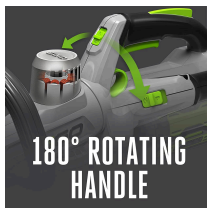

EGO 25in Hedge Trimmer - Bare Tool

REGHT2500

Details

Designed for professionals, the commercial hedge trimmer is precision engineered to tackle the toughest hedges with ease. Powered by the petrol-matching commercial backpack battery, a single charge delivers impressive run times. While the smooth and quiet brushless motor and gearbox give you all the power you need without the vibration, fumes and noise of a petrol engine. The high-quality EGO blades are made from laser-cut-steel with diamond-ground edges to stay sharp longer than conventional blades. 25in Steel Blade.. Bare tool only.

Specifications

| | |
|---------------|-------|
| Manufacturer | EGO |
| Cutting Width | 25 in |

Golfmech Ltd

Hullaghfin Balrath Navan, C15 VOFS
353 87 632 9827

<https://golfmech.rrproducts.com/>