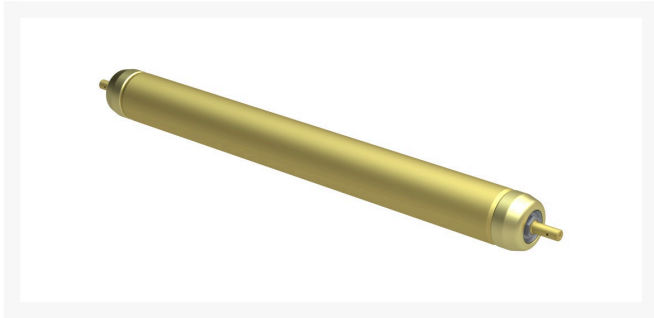

Roller Assy - with Hardened Shaft

R137-6141

Replaces

Toro 137-6141

Specifications

Manufacturer R&R Products

Fits Models

Toro Groundsmaster 3500-D
Toro Groundsmaster 3500-G
Toro Groundsmaster 3505-D
Toro Groundsmaster 4500-D

Replacement Parts

R114-5430	Overhaul Kit - Roller
R117-5100	Shaft- Long - Rear
	Roller - Hardened
R114-3717	Seal
R112-5290	Bearing - Stainless
R112-7494	Seal
R150690	Screw - Set 1/4-20 x 1/4

Golfmech Ltd