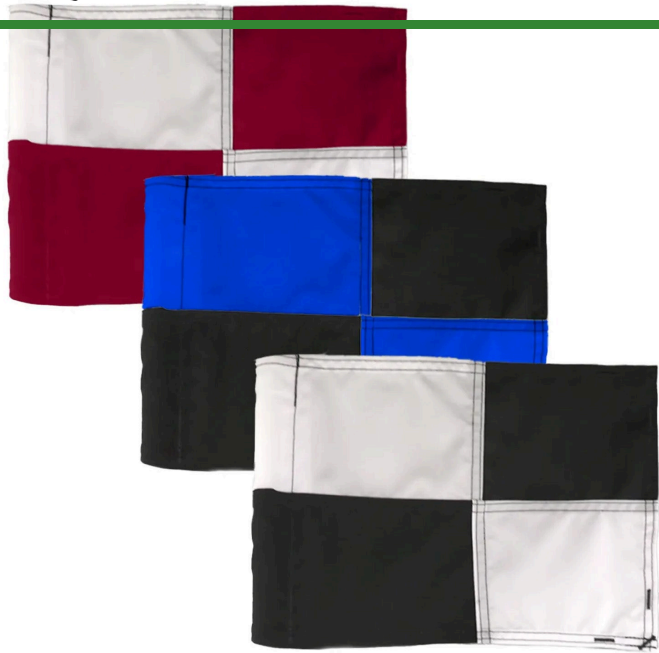

Large Check Practice Green Flag - 9x12

RPF43106

Details

Manufactured in our own sewing facility in the USA to insure superior quality, the 9" x 12" practice green flags are available in a rainbow of vibrant colors. Excellent craftsmanship with double lock-stitch hems and bar-tacked corners for added strength. The durable 400 denier nylon provides extended life. Sold each, so you can order a set and spare!

Specifications

Manufacturer R&R Products

Options

Flag Color	Red Yellow White Black
Accent Color	Navy Blue Maroon Emerald Green Purple Black Pink Royal Blue Yellow Orange Red

Golfmech Ltd

Hullaghfin Balrath Navan, C15 VOFS
353 87 632 9827