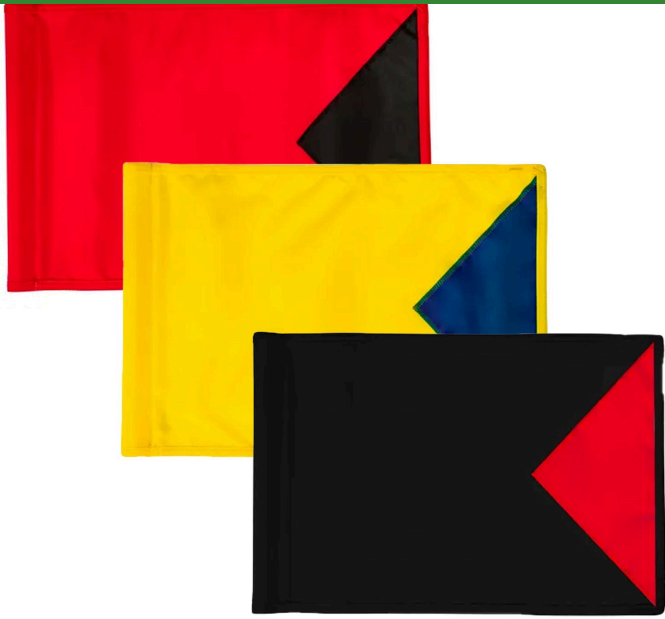

# Angle Tip Golf Flag - 400D Tube

RPF41125

### Details

R&R Angle Tip Golf Flags are available in three colorful patterns and manufactured in our own sewing facility in the USA to insure superior quality. Outstanding craftsmanship with double lock-stitch hems and bar-tacked corners for added strength. The heavyweight 400 denier nylon provides excellent flag longevity. 14 in x 20 in. Sold each, so you can order a set and a spare!

### Options

Flag Color	Royal Blue Yellow Red Black White
Accent Color	Yellow Emerald Green Red Orange White Black Royal Blue Navy Blue Maroon Pink