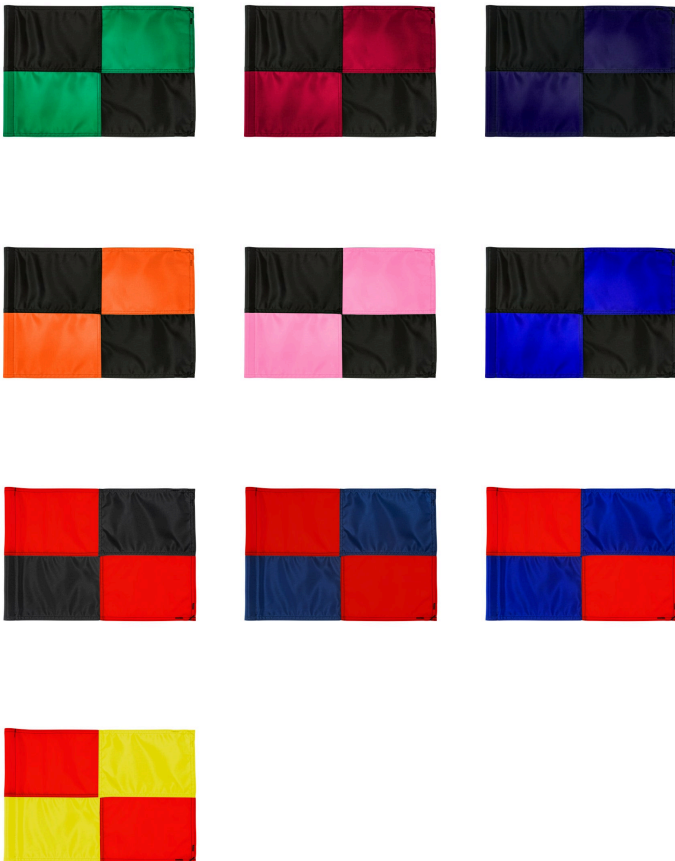

Large Check Golf Flag - 400D Tube

RPF41106

Details

R&R checkered golf flags are sewn with vibrant colors and manufactured in our own sewing facility in the USA to insure superior quality. Outstanding craftsmanship with double lock-stitch hems and bar-tacked corners for added strength. The heavyweight 400 denier nylon provides excellent flag longevity. 14 in x 20 in. Sold each, so you can order a set and a spare!

Specifications

Manufacturer R&R Products

Options

Flag Color	Black White Red Yellow
Accent Color	Maroon Royal Blue Black Orange Emerald Green Purple Navy Blue Pink Yellow Red

Golfmech Ltd

Hullaghfin Balrath Navan, C15 VOFS
353 87 632 9827