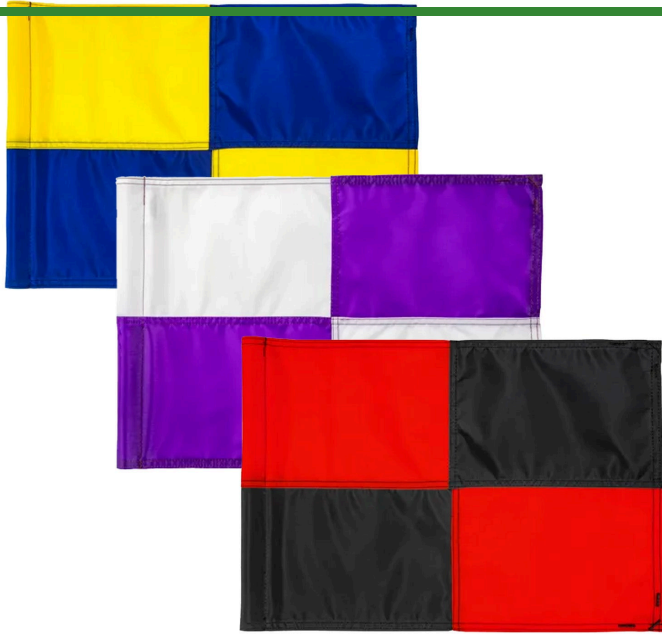

Large Check Golf Flag - 400D Tube

RPF41106

Details

R&R checkered golf flags are sewn with vibrant colors and manufactured in our own sewing facility in the USA to insure superior quality. Outstanding craftsmanship with double lock-stitch hems and bar-tacked corners for added strength. The heavyweight 400 denier nylon provides excellent flag longevity. 14 in x 20 in. Sold each, so you can order a set and a spare!

Specifications

Manufacturer R&R Products

Options

Flag Color	Black White Red Yellow
Accent Color	Maroon Royal Blue Black Orange Emerald Green Purple Navy Blue Pink Yellow Red

Golfmech Ltd

Hullaghfin Balrath Navan, C15 VOFS
353 87 632 9827