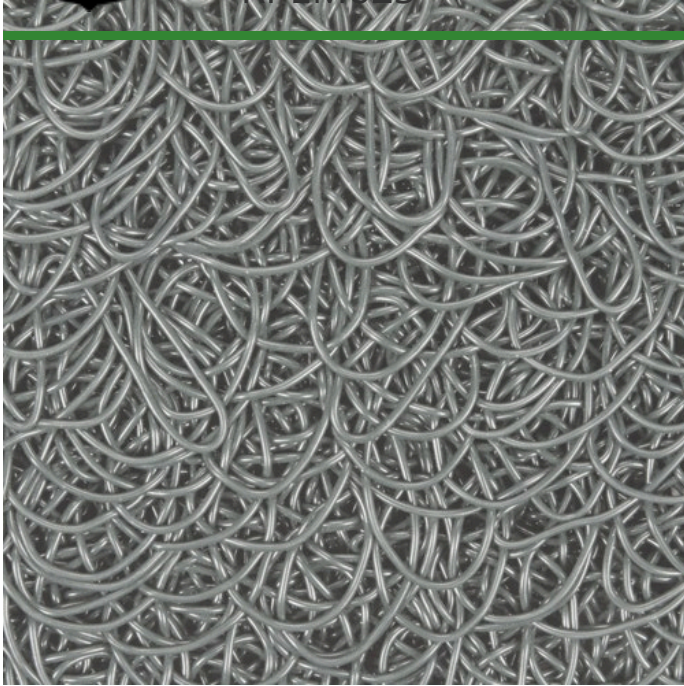

PEM Matting - 6 x 25 Roll

RPEM625

Details

Solve your Softspikes slippage problems! P.E.M. matting provides sure footing and excellent traction, reducing risk of slippage and injury on bridges, steps and walkways. Eliminates golf ball bounce on cart paths and worn pathways. Ideal for beverage areas, tee boxes, clubhouse areas, around greens or fairways. Adhere to concrete, wood, asphalt or steel with silicone or screws. Trims easily with razor knife for custom fitting. Lightweight yet resistant to wind uplift. Water drains through the mat eliminating standing liquids. Moisture evaporates beneath mat reducing algae growth. Cleans easily with sweeping or wash down. UV to resist fading. Weatherability -35F to +180F. Hunter Green or Black. Silicone requirements - 4 tubes/roll for foot traffic, 8 tubes/roll for cart traffic.

- Improves footing in high traffic areas
- Water drains through
- Moisture evaporates beneath mat
- Cleans easily
- Adheres to concrete, wood, asphalt or steel
- Weather and UV resistant
- 72" wide x 25 foot roll

Specifications

Manufacturer

R&R Products

Options

Color

- Chocolate Brown
- Blue
- Black
- Sand
- Gray
- Green

Golfmech Ltd

Hullaghfin Balrath Navan, C15 VOFS
353 87 632 9827