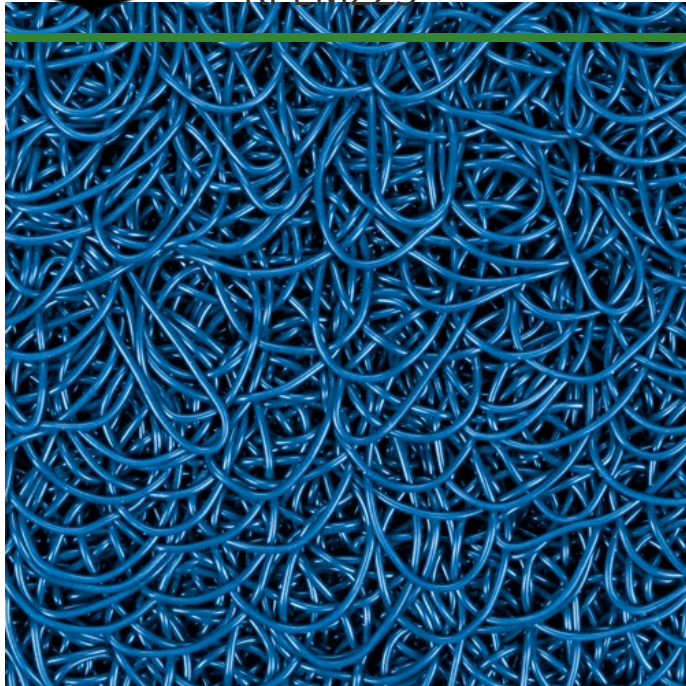

PEM Matting - 2 x 25 Roll

RPEM225

Details

Solve your Softspikes slippage problems! P.E.M. matting provides sure footing and excellent traction, reducing risk of slippage and injury on bridges, steps and walkways. Eliminates golf ball bounce on cart paths and worn pathways. Ideal for beverage areas, tee boxes, clubhouse areas, around greens or fairways. Adhere to concrete, wood, asphalt or steel with silicone or screws. Trims easily with razor knife for custom fitting. Lightweight yet resistant to wind uplift. Water drains through the mat eliminating standing liquids. Moisture evaporates beneath mat reducing algae growth. Cleans easily with sweeping or wash down. UV to resist fading. Weatherability -35F to +180F. Hunter Green or Black. Silicone requirements - 4 tubes/roll for foot traffic, 8 tubes/roll for cart traffic.

- Improves footing in high traffic areas
- Water drains through
- Moisture evaporates beneath mat
- Cleans easily
- Adheres to concrete, wood, asphalt or steel
- Weather and UV resistant
- 24" wide x 25 foot roll

Specifications

Manufacturer

R&R Products

Options

Color

- Chocolate Brown
- Blue
- Sand
- Gray
- Green

Golfmech Ltd

Hullaghfin Balrath Navan, C15 VOFS
353 87 632 9827