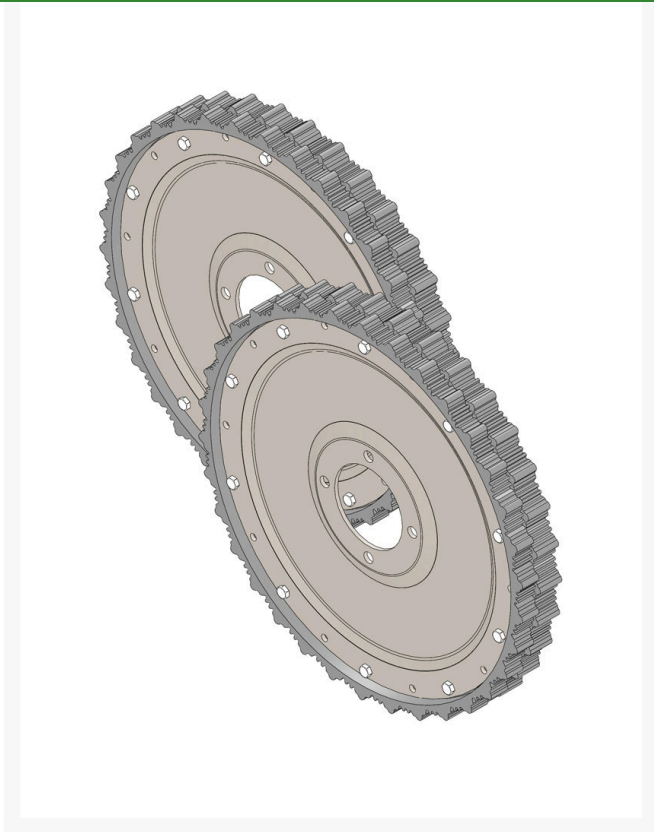

# Wheel - 18 w/ Disc Assy (2 Ea)

R101425B

## Fits Models

Lesco Fairway

R&R Products Power Lift 5133GD

R&R Products Power Lift 7180GD

## Replacement Parts

R203987B

Wheel - 18 Rim 18 OD

R310266

Washer - Flat 5/16 USS

R315938B

Disc - 18 Wheel

R400226

Bolt - Hex HD 5/16-24 x

1

R444754

Locknut - 5/16-24

Center