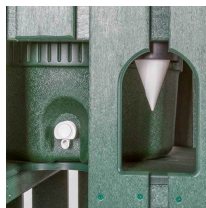

Full Length Slatted Cooler Enclosure

RP106020

Details

Recycled plastic is the best investment you can make when searching for quality, durability and maintenance-free operation. This enclosure is designed to hold a 10 gallon water cooler, a 10 gallon Rubbermaid trash container and has a side opening for an inside cup dispenser. Recycled plastic lumber 1" x 4" slats are exceptionally durable with molded-in color for years of service. Lockable rear door access. Rubbermaid trash container included. Cooler and cup holder sold separately. Available in Green, Driftwood or Black.

- Maintenance-free recycled plastic lumber
- Side opening for cup dispenser
- 10 gallon Rubbermaid trash container included
- 10 gallon Igloo, cups and cup holder available separately
- Locking rear door

Specifications

Manufacturer R&R Products

Options

Color Green
Brown
Black

Replacement Parts

RP25301G Sign - Trash Green
RP25302 Sign - Fresh Water
Teardrop

Golfmech Ltd

Hullaghfin Balrath Navan, C15 VOFS
353 87 632 9827