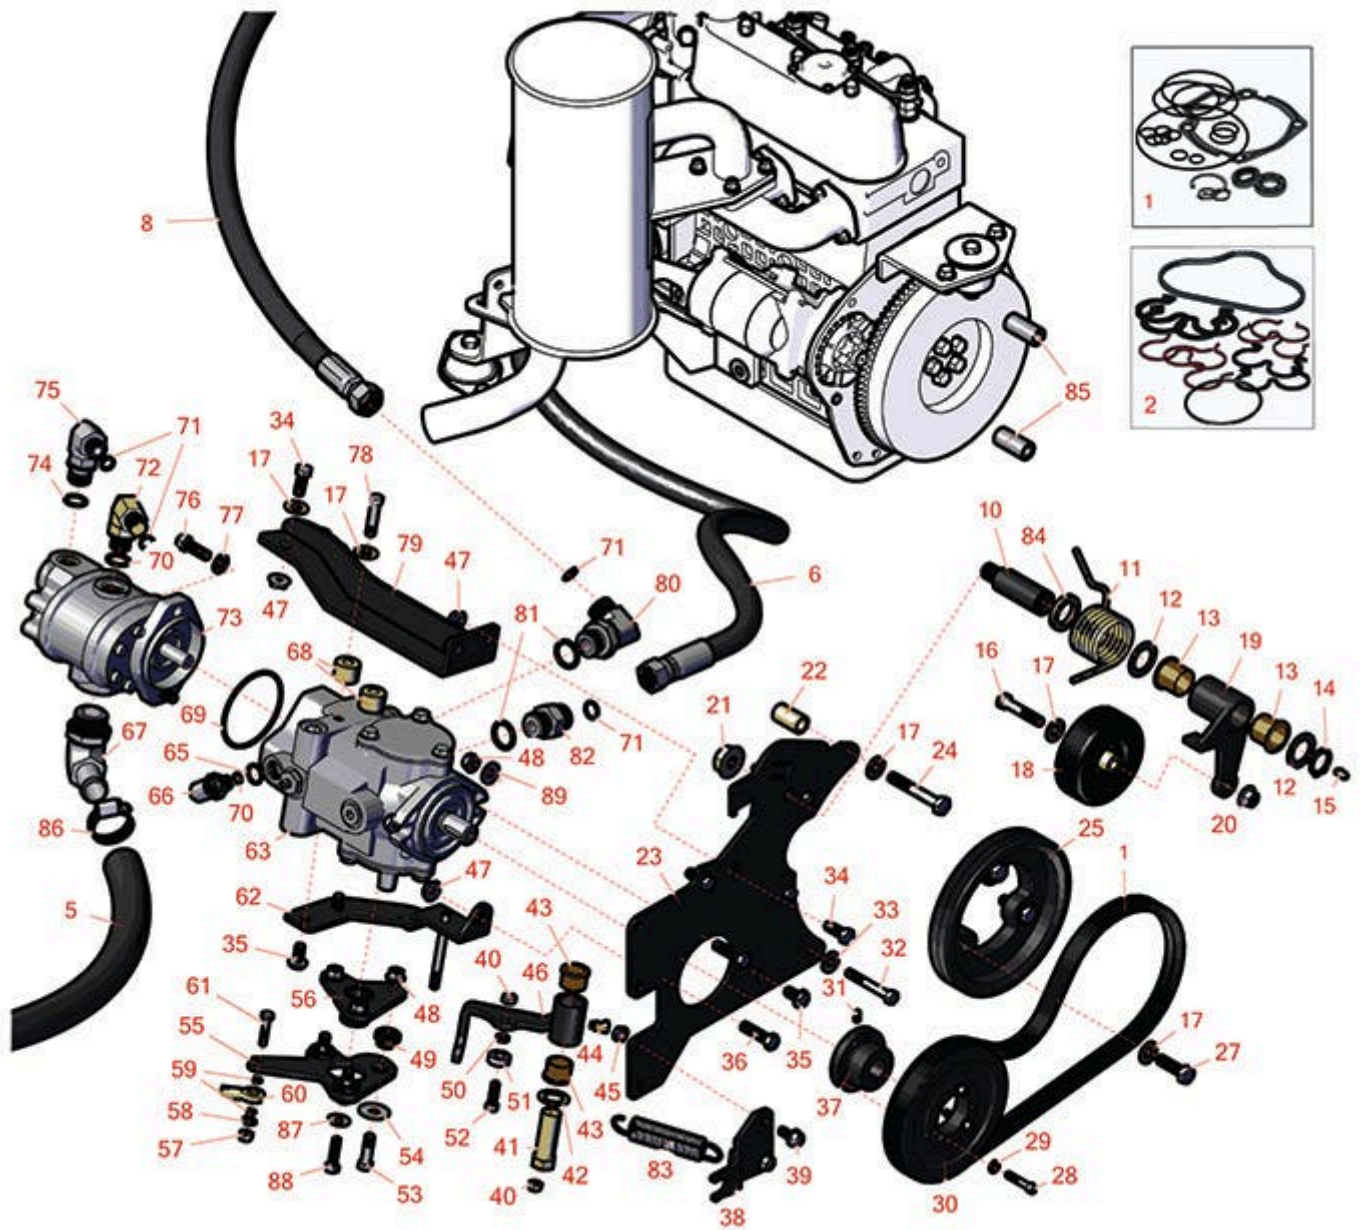

Replaces Toro Groundsmaster 3505-D Parts

*Traction Unit - Model 30826 & 30849
Hydrostat Neutral Arm*

All original equipment manufacturers names and part numbers are used for identification purposes only, and we are in no way implying that our products are original equipment parts. Prices subject to change without notice.

Replaces Toro Groundsmaster 3505-D Parts

Traction Unit - Model 30826 & 30849
Hydrostat Neutral Arm

Item No	R&R Part No.	OEM Part No.	Description	Qty Req	Order Quantity
---------	--------------	--------------	-------------	---------	----------------

Overhaul Kit

1	R120-5754	120-5754	Seal Kit - Eaton Hydraulic Pump	1
---	------------------	----------	---------------------------------	---

Detail Description: Fits R104-4890 Pump:

2	R110-8755	110-8755	Seal Kit	1
---	------------------	----------	----------	---

Replaces Toro Groundsmaster 3505-D Parts

*Traction Unit - Model 30826 & 30849
Hydrostat Neutral Arm*

Item No	R&R Part No.	OEM Part No.	Description	Qty Req	Order Quantity
15	R302-5	21-6010, 302-11, 302-37, 302-47, 302-5, 302-57, 302-58, 302-6, 31-0300, 32-9660, 60-0800, 62-3880, 92-4181	Fitting - Grease	1	
16	R323-10	01-150-0680, 01-178-0616, 100-6663, 100-8320, 1489, 20-51-AD, 20-51-AGD, 3224-6, 323-10, 323-35, 908336	Bolt - Hex HD 3/8-16 x 2	1	
17	R80-6990	104-1050, 80-6990	Washer - Hardened	9	
18	R107-7834	107-7834, 139-6031	Pulley - Idler - 4 in x 3/8 Mt	1	
19	R99-3623-03	99-3623-03	Arm - Idler	1	
20	R32128-21	32128-21	Locknut - Flanged 3/8-16 Whiz Top Lock	1	
21	R32128-54	32128-54	Nut - 5/8-18 Hex Serr Flanged	1	
22	R95-8736	95-8736	Spacer	1	
23	R95-8933-03	95-8933, 95-8933-03	Plate - Mount - Pump	1	
24	R42-9370	42-9370	Bolt - Hex HD 10mm x 70mm	1	