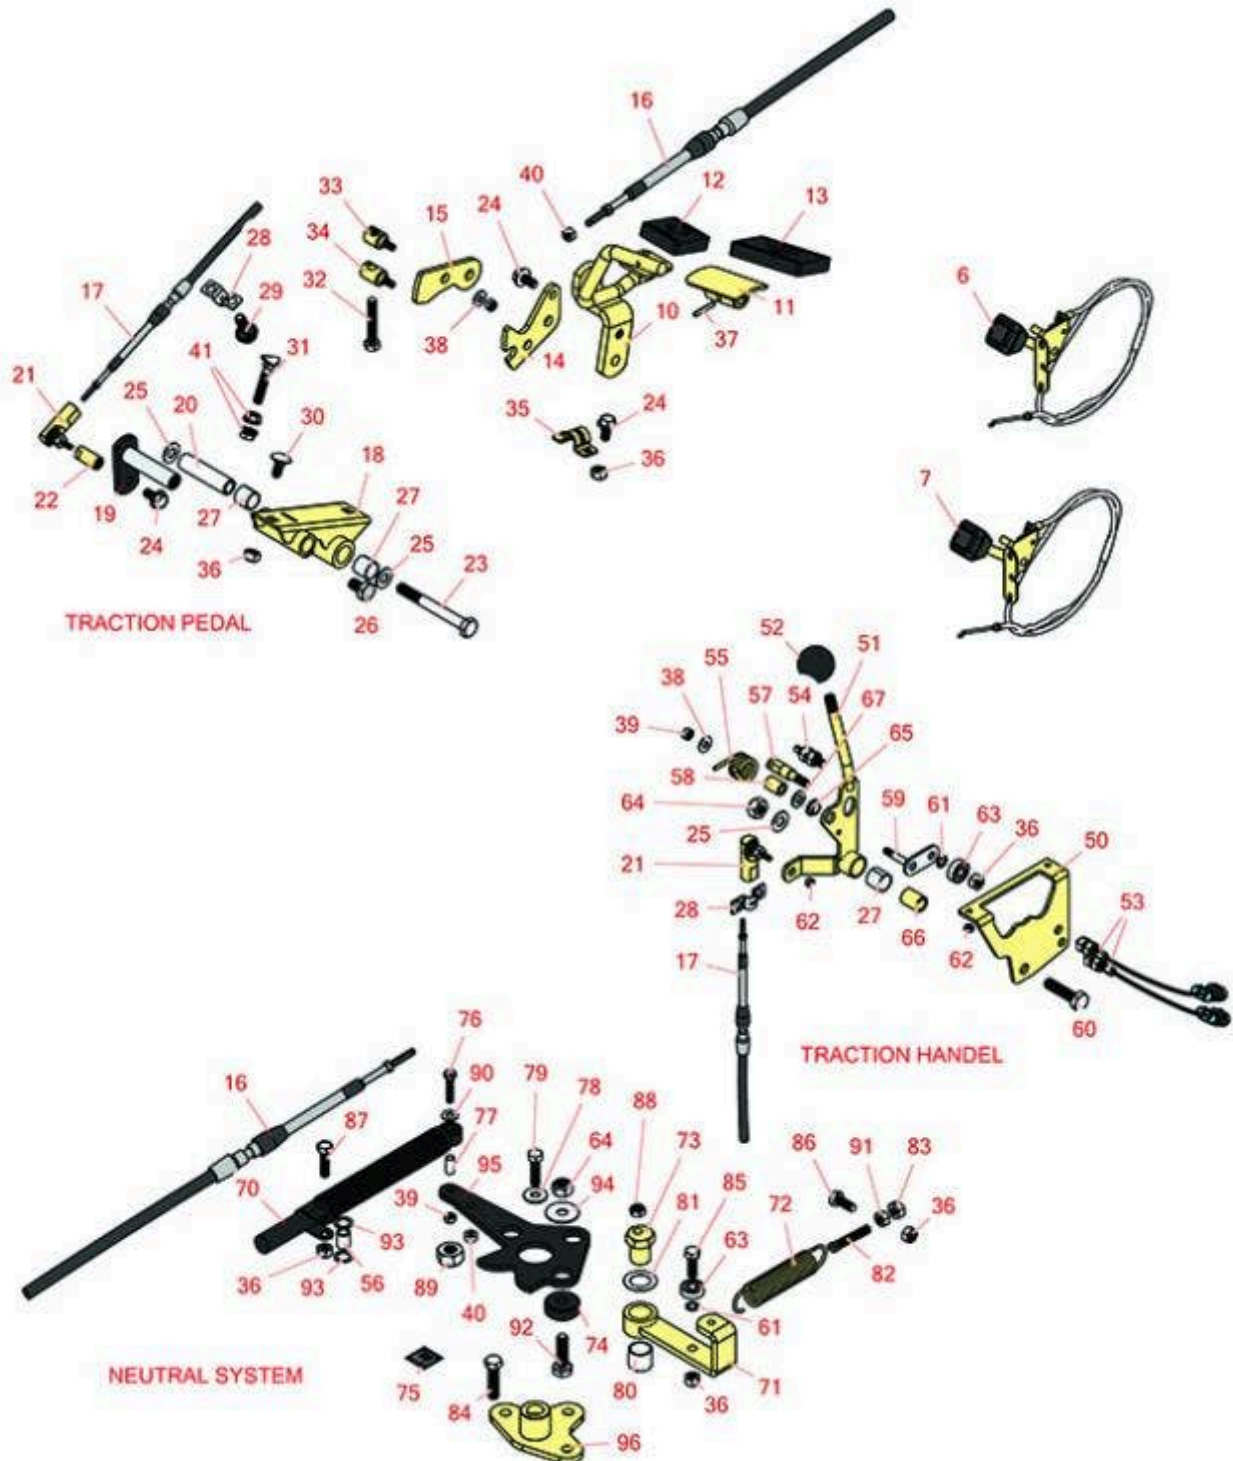

# Replaces Toro Greensmaster 3200 & 3200-D Parts

Traction Unit  
Traction Control

All original equipment manufacturers names and part numbers are used for identification purposes only, and we are in no way implying that our products are original equipment parts. Prices subject to change without notice.

# Replaces Toro Greensmaster 3200 & 3200-D Parts

Traction Unit  
Traction Control

Item No	R&R Part No.	OEM Part No.	Description	Qty Req	Order Quantity
<b>Gauges and Controls</b>					
6	<b>R93-2322</b>	93-2322	Control - Throttle	1	
7	<b>R93-2329</b>	93-2329	Control - Choke	1	
<b>Traction Pedal</b>					
10	<b>R93-2085-01</b>	93-2085, 93-2085-01	Rod Assy	1	
11	<b>R49-6440-03</b>	117-9507, 49-6440, 49-6440-03	Pedal - Forward Assy	1	
12	<b>R74-9110</b>	74-9110	Rubber Foot Pad - Reverse	1	
13	<b>R74-9100</b>	74-9100	Rubber Foot Pad - Forward	1	
14	<b>R94-1373</b>	94-1373	Bracket Lock	1	
15	<b>R94-1372</b>	94-1372	Bracket - Mow	1	
16	<b>R107-2550</b>	107-2550, 93-2099	Cable - Control - Traction	2	
17	<b>R94-1304</b>	94-1304	Cable - Neutral Lock	1	
18	<b>R94-1383</b>	94-1383	Pedal- Pivot	1	
19	<b>R94-1300</b>	94-1300	Lock-Neutral	1	
20	<b>R94-1371</b>	94-1371	Spacer	1	
21	<b>R2411-38</b>	2411-38	Ball Joint	2	
22	<b>R94-1386</b>	94-1386	Shaft-Pedal, Pivot	1	
23	<b>R33115-090</b>	33115-090	Bolt - Hex HD M10 x 90	1	