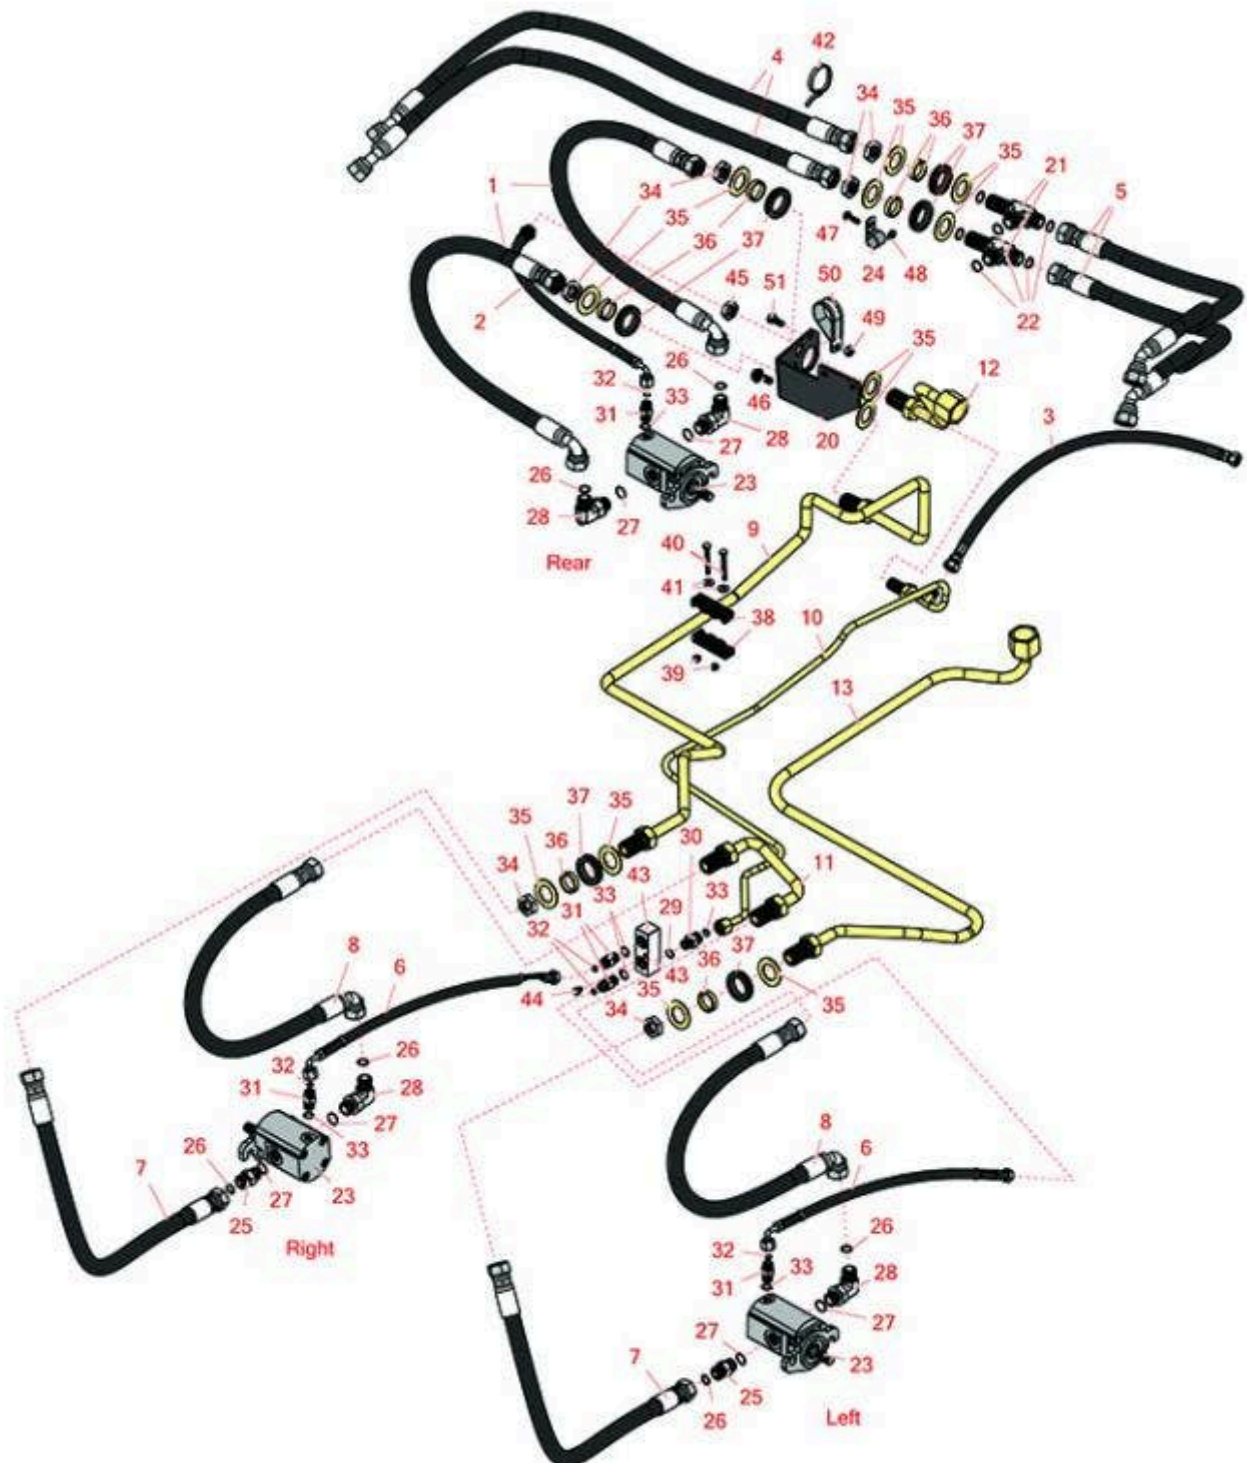

Replaces Toro Greensmaster 3200 & 3200-D Parts

Traction Unit
Hydraulics

All original equipment manufacturers names and part numbers are used for identification purposes only, and we are in no way implying that our products are original equipment parts. Prices subject to change without notice.

Replaces Toro Greensmaster 3200 & 3200-D Parts

Traction Unit
Hydraulics

Item No	R&R Part No.	OEM Part No.	Description	Qty Req	Order Quantity
Hoses					
1	R95-2907	95-2907	Hydraulic Hose Assy - Rear Reel Motor	2	
2	R94-1328	94-1328	Hydraulic Hose Assy - Rear Reel Motor	1	
3	R94-4539	94-4539	Hydraulic Hose Assy	1	
4	R94-5357	94-5357	Hydraulic Hose Assy	2	
5	R94-5358	94-5358	Hydraulic Hose Assy	2	
6	R93-2264	93-2264	Hydraulic Hose Assy	2	
7	R95-2908	105-5403, 93-2262, 95-2908	Hydraulic Hose Assy - Reel Motor	2	
8	R95-2909	93-2263, 95-2909	Hydraulic Hose Assy - Reel Motor	2	
9	R94-1318	94-1318	Tube-Hyd	1	
10	R94-1321	94-1321	Tube-Hyd	1	
11	R94-1319	94-1319	Tube - Hyd	1	
12	R94-1317	94-1317	Tube-Hyd	1	
13	R94-1320	94-1320	Tube-Hyd	1	
Other Parts Available					
20	R94-1316	94-1316	Bracket- Bulkhead	1	
21	R94-5350	94-5350	Tee-Bulkhead	2	
22	R237-65	237-65, 237.65	O-Ring	6	