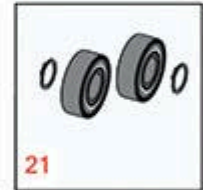

Replaces Toro Greensmaster 3200 & 3200-D Parts

SPA Cutting Unit - Models 04472, 04473, 04482 & 04483
Rear Rollers

All original equipment manufacturers names and part numbers are used for identification purposes only, and we are in no way implying that our products are original equipment parts. Prices subject to change without notice.

Replaces Toro Greensmaster 3200 & 3200-D Parts

SPA Cutting Unit - Models 04472, 04473, 04482 & 04483
Rear Rollers

Item No	R&R Part No.	OEM Part No.	Description	Qty Req	Order Quantity
R&R Rear Rollers					
1	R95-2910	95-2910	Roller - Smooth Tubular Steel	0	
<i>Tech Note: Constructed with a through shaft and greasable ball bearings.:</i>					
2	R93-2465	93-2465	Roller - Smooth Tubular Steel	0	
<i>Tech Note: Constructed with a through shaft and ball bearings.:</i>					
3	R150270		Roller - Smooth UHMW Polyethylene	0	
<i>Tech Note: Machined from solid UHMW, this low maintenance roller uses a 1" solid stainless steel shaft and requires no grease. UHMW material prevents build-up of debris.:</i>					
Overhaul Kits					
20	R101395		Overhaul Kit - UHMW Roller	0	
<i>Tech Note: Fits all R&R 2" Dia. Black UHMW Polyethylene Rollers. Includes 10 ea.: R150322 Roll Pins; 2 ea.: R3296-15 Locknuts, R150347T Teflon Seals, R150333 Thrust Washers, & R150334A Bronze Thrust Washers.:</i>					
21	R107-1591	107-1591	Overhaul Kit - Roller	0	
<i>Tech Note: Includes 2 ea: R458013 Retaining Rings & R93-2559 Bearings.:</i>					
22	R107-1593	107-1593	Overhaul Kit - Roller	0	
<i>Tech Note: Includes 2 ea: R302-5 Grease Fittings, R32151-12 Retaining Rings, R85-7190 Washers & R85-9970 Bearings.:</i>					
Other Parts Available					
30	R93-2559	93-2559	Bearing	2	
31	R458013	30-0580, 32120-72, 458013, 93-2525, 936125	Ring - Retaining	2	