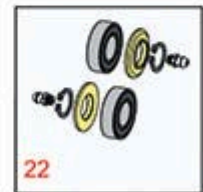

Replaces Toro Greensmaster 3200 & 3200-D Parts

SPA Cutting Unit - Models 04472, 04473, 04482 & 04483
Rear Rollers

All original equipment manufacturers names and part numbers are used for identification purposes only, and we are in no way implying that our products are original equipment parts. Prices subject to change without notice.

Replaces Toro Greensmaster 3200 & 3200-D Parts

SPA Cutting Unit - Models 04472, 04473, 04482 & 04483
Rear Rollers

Item No	R&R Part No.	OEM Part No.	Description	Qty Req	Order Quantity
R&R Rear Rollers					
1	R95-2910	95-2910	Roller - Smooth Tubular Steel	0	
<i>Tech Note: Constructed with a through shaft and greasable ball bearings.:</i>					
2	R93-2465	93-2465	Roller - Smooth Tubular Steel	0	
<i>Tech Note: Constructed with a through shaft and ball bearings.:</i>					
3	R150270		Roller - Smooth UHMW Polyethylene	0	
<i>Tech Note: Machined from solid UHMW, this low maintenance roller uses a 1" solid stainless steel shaft and requires no grease. UHMW material prevents build-up of debris.:</i>					
Overhaul Kits					
20	R101395		Overhaul Kit - UHMW Roller	0	
<i>Tech Note: Fits all R&R 2" Dia. Black UHMW Polyethylene Rollers. Includes 10 ea.: R150322 Roll Pins; 2 ea.: R3296-15 Locknuts, R150347T Teflon Seals, R150333 Thrust Washers, & R150334A Bronze Thrust Washers.:</i>					
21	R107-1591	107-1591	Overhaul Kit - Roller	0	
<i>Tech Note: Includes 2 ea: R458013 Retaining Rings & R93-2559 Bearings.:</i>					
22	R107-1593	107-1593	Overhaul Kit - Roller	0	
<i>Tech Note: Includes 2 ea: R302-5 Grease Fittings, R32151-12 Retaining Rings, R85-7190 Washers & R85-9970 Bearings.:</i>					
Other Parts Available					
30	R93-2559	93-2559	Bearing	2	
31	R458013	30-0580, 32120-72, 458013, 93-2525, 936125	Ring - Retaining	2	