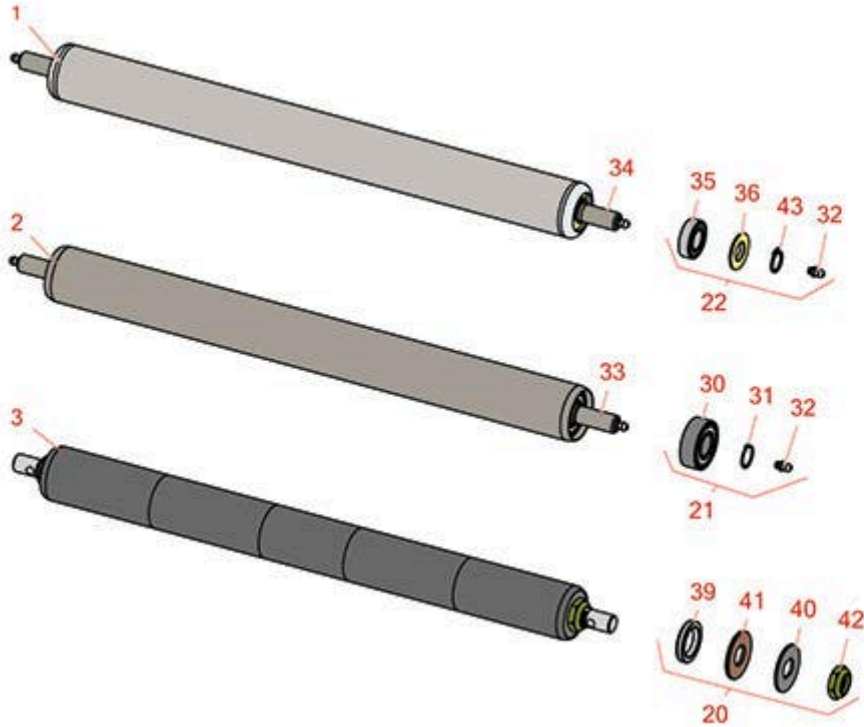

Replaces Toro Greensmaster 3200 & 3200-D Parts

SPA Cutting Unit - Models 04472, 04473, 04482 & 04483
Rear Rollers

All original equipment manufacturers names and part numbers are used for identification purposes only, and we are in no way implying that our products are original equipment parts. Prices subject to change without notice.

Replaces Toro Greensmaster 3200 & 3200-D Parts

SPA Cutting Unit - Models 04472, 04473, 04482 & 04483
Rear Rollers

Item No	R&R Part No.	OEM Part No.	Description	Qty Req	Order Quantity
R&R Rear Rollers					
1	R95-2910	95-2910	Roller - Smooth Tubular Steel	0	
<i>Tech Note: Constructed with a through shaft and greasable ball bearings.:</i>					
2	R93-2465	93-2465	Roller - Smooth Tubular Steel	0	
<i>Tech Note: Constructed with a through shaft and ball bearings.:</i>					
3	R150270		Roller - Smooth UHMW Polyethylene	0	
<i>Tech Note: Machined from solid UHMW, this low maintenance roller uses a 1" solid stainless steel shaft and requires no grease. UHMW material prevents build-up of debris.:</i>					
Overhaul Kits					
20	R101395		Overhaul Kit - UHMW Roller	0	
<i>Tech Note: Fits all R&R 2" Dia. Black UHMW Polyethylene Rollers. Includes 10 ea.: R150322 Roll Pins; 2 ea.: R3296-15 Locknuts, R150347T Teflon Seals, R150333 Thrust Washers, & R150334A Bronze Thrust Washers.:</i>					
21	R107-1591	107-1591	Overhaul Kit - Roller	0	
<i>Tech Note: Includes 2 ea: R458013 Retaining Rings & R93-2559 Bearings.:</i>					
22	R107-1593	107-1593	Overhaul Kit - Roller	0	
<i>Tech Note: Includes 2 ea: R302-5 Grease Fittings, R32151-12 Retaining Rings, R85-7190 Washers & R85-9970 Bearings.:</i>					
Other Parts Available					
30	R93-2559	93-2559	Bearing	2	
31	R458013	30-0580, 32120-72, 458013, 93-2525, 936125	Ring - Retaining	2	