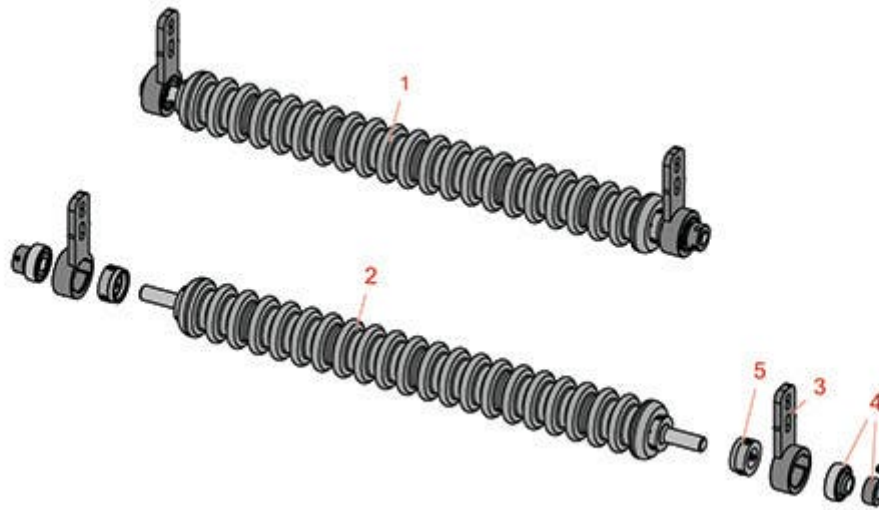

Replaces Toro Greensmaster 3200 & 3200-D Parts

SPA Cutting Unit - Models 04472, 04473, 04482 & 04483
Minuteman Roller System

All original equipment manufacturers names and part numbers are used for identification purposes only, and we are in no way implying that our products are original equipment parts. Prices subject to change without notice.

Replaces Toro Greensmaster 3200 & 3200-D Parts

SPA Cutting Unit - Models 04472, 04473, 04482 & 04483
Minuteman Roller System

Item No	R&R Part No.	OEM Part No.	Description	Qty Req	Order Quantity
---------	--------------	--------------	-------------	---------	----------------

Complete Minuteman Roller Systems

1	RMT3201		Minuteman Front Grooved Roller System	0	
---	----------------	--	---------------------------------------	---	--

Tech Note: Complete roller systems include roller and two brackets with bearings.:

3	RT321		Bracket - Front	2	
4	RMMB157		Bearing w/Locking Collar	2	
5	RMM3		End Hub - 7/8 ID	2	

All original equipment manufacturers names and part numbers are used for identification purposes only, and we are in no way implying that our products are original equipment parts. Prices subject to change without notice.