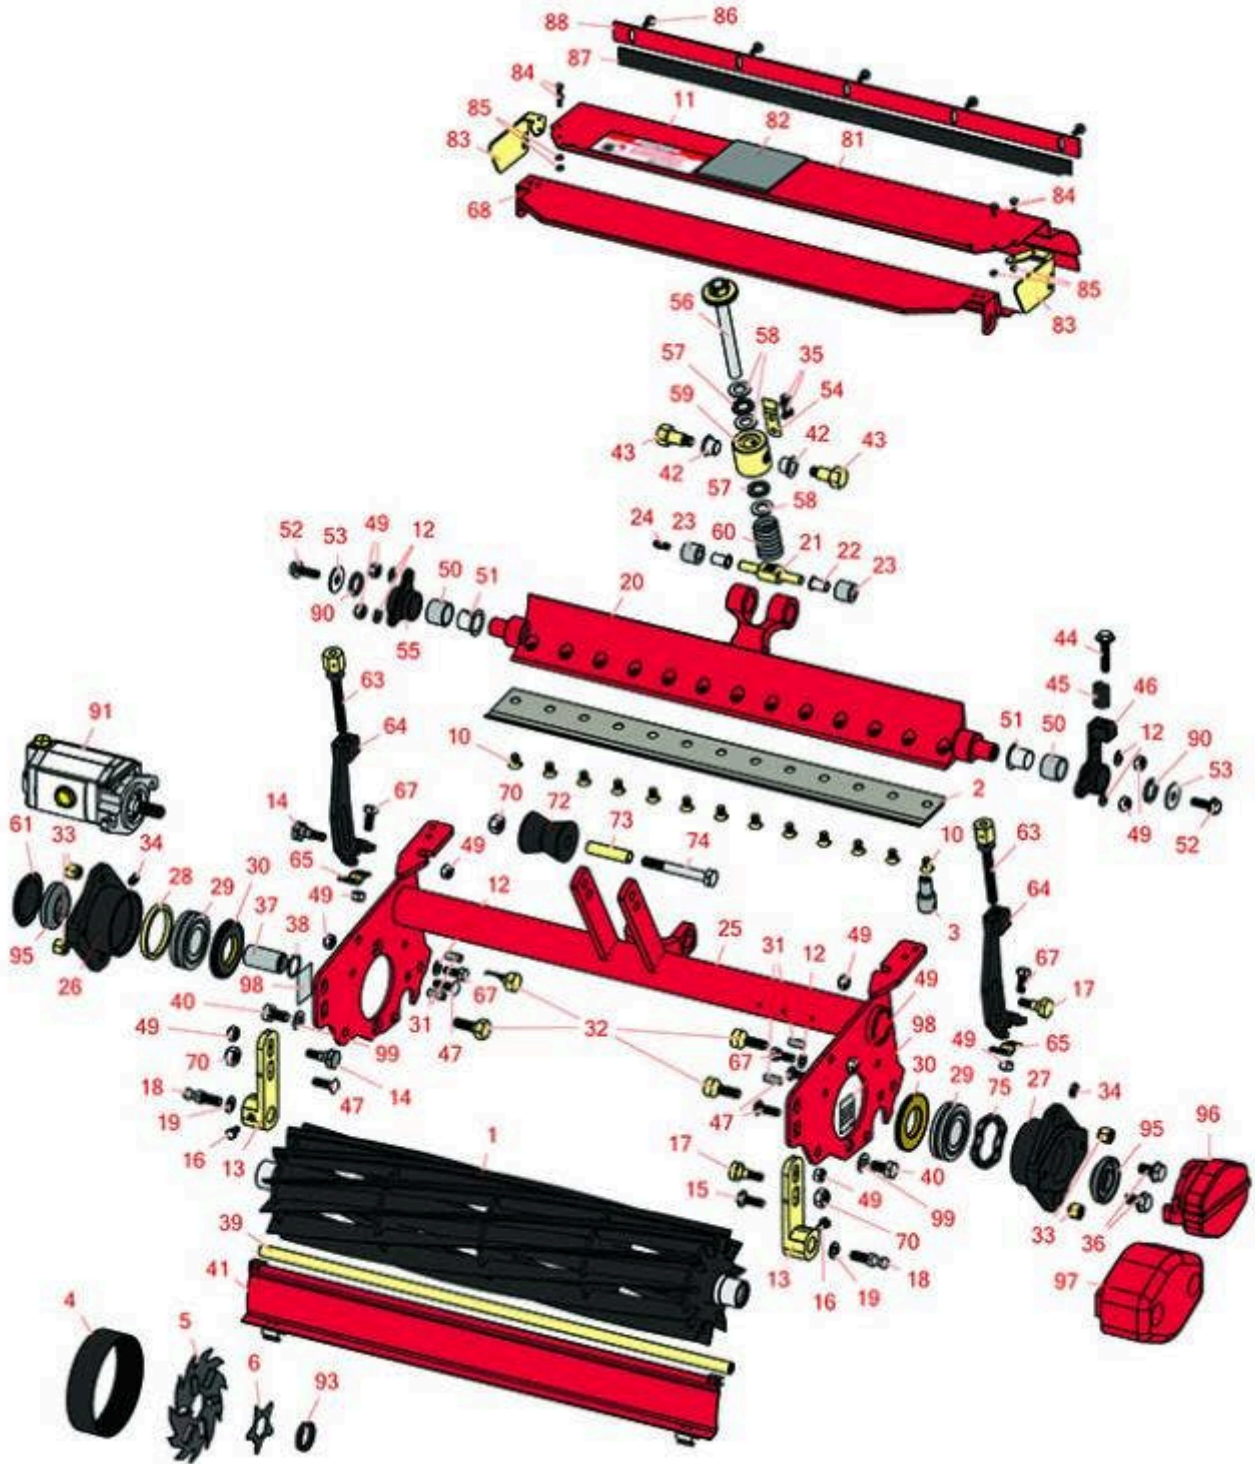

Replaces Toro Greensmaster 3200 & 3200-D Parts

SPA Cutting Unit - Models 04472, 04473, 04482 & 04483
Reel & Bedknife

All original equipment manufacturers names and part numbers are used for identification purposes only, and we are in no way implying that our products are original equipment parts. Prices subject to change without notice.

Replaces Toro Greensmaster 3200 & 3200-D Parts

SPA Cutting Unit - Models 04472, 04473, 04482 & 04483
Reel & Bedknife

Item No	R&R Part No.	OEM Part No.	Description	Qty Req	Order Quantity
R&R Reels, Lifetime Guaranteed					
1	R94-8037	94-4357, 94-8037	Reel - 11 Blade	1	
1	R94-4356	94-4356, 94-8039	Reel - 8 Blade	1	
R&R Bedknives, Lifetime Guaranteed					
2	R150466	63-8600, 64-6393, 94-6393	Bedknife - Super Thick .312 - 1.00 HOC	1	
2	R94-6392	62-2500, 94-6392	Bedknife - High Cut .312 - 1.00 HOC	1	
2	R93-4264	57-4960, 63-8470, 93-4264	Bedknife - Low Cut .187 - 1.00 HOC	1	
2	R93-4263	63-8560, 66-9320, 93-4263, 93-6039	Bedknife - Tournament Cut .125 - .500 HOC	1	
2	R99-4299	99-4299	Bedknife - Tournament Extended	1	
2	R93-4262	65-8250, 93-4262, 93-4263	Bedknife - Micro Cut .062 - .187 HOC	1	
2	R108-4302	108-4301, 108-4302	Bedknife - Tournament Cut Extended .125 - .500 HOC	1	
2	R108-4303	104-7720, 108-4303	Bedknife - Micro Cut Extended .062 - .187 HOC	1	
2	R94-6396	10-4900, 54-9150, 94-6396, Oct-00	Bedknife - High Cut 5/16"-1" HOC	1	