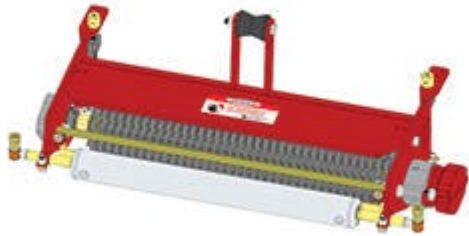

Replaces Toro Greensmaster 3200 & 3200-D Parts

Dethatcher Unit - Models 04493 & 04496
Complete Dethatcher Unit

All original equipment manufacturers names and part numbers are used for identification purposes only, and we are in no way implying that our products are original equipment parts. Prices subject to change without notice.

Replaces Toro Greensmaster 3200 & 3200-D Parts

Dethatcher Unit - Models 04493 & 04496
Complete Dethatcher Unit

Item No	R&R Part No.	OEM Part No.	Description	Qty Req	Order Quantity
---------	--------------	--------------	-------------	---------	----------------