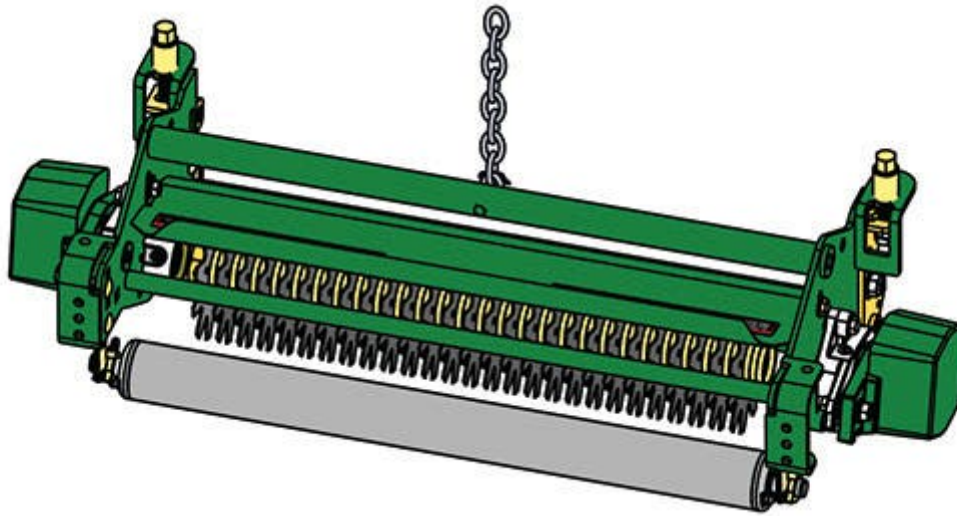

# Replaces John Deere 3225B Reel Mower Parts

*Medium Verti-Cut Unit*  
*Complete Verti-Cut Unit*

All original equipment manufacturers names and part numbers are used for identification purposes only, and we are in no way implying that our products are original equipment parts. Prices subject to change without notice.

# Replaces John Deere 3225B Reel Mower Parts

*Medium Verti-Cut Unit  
Complete Verti-Cut Unit*

Item No	R&R Part No.	OEM Part No.	Description	Qty Req	Order Quantity
---------	--------------	--------------	-------------	---------	----------------

## **Complete Verti-Cut Unit**

1	<b>R130125</b>	BM19916	Complete Standard Verti-Cut Unit	3	
---	----------------	---------	----------------------------------	---	--

*Tech Note: R&R Verti-Cut Units Complete with RAMT2703 Verti-Cut Blades, RAET10111 Solid Front Roller & RAMT1060 Solid Rear Roller:*