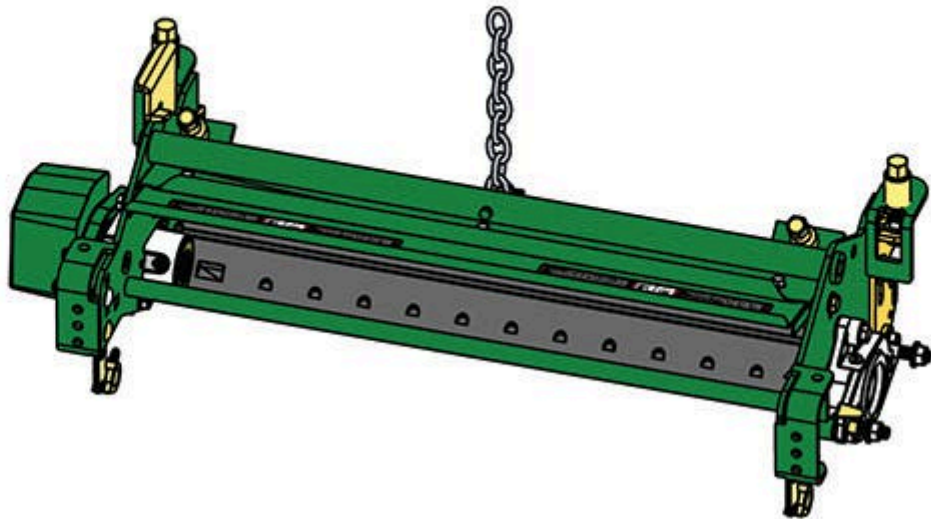

Replaces John Deere 3225B Reel Mower

Parts

Medium Cutting Unit

Complete Cutting Unit

All original equipment manufacturers names and part numbers are used for identification purposes only, and we are in no way implying that our products are original equipment parts. Prices subject to change without notice.

Replaces John Deere 3225B Reel Mower

Parts

Medium Cutting Unit

Complete Cutting Unit

Item No	R&R Part No.	OEM Part No.	Description	Qty Req	Order Quantity
---------	--------------	--------------	-------------	---------	----------------