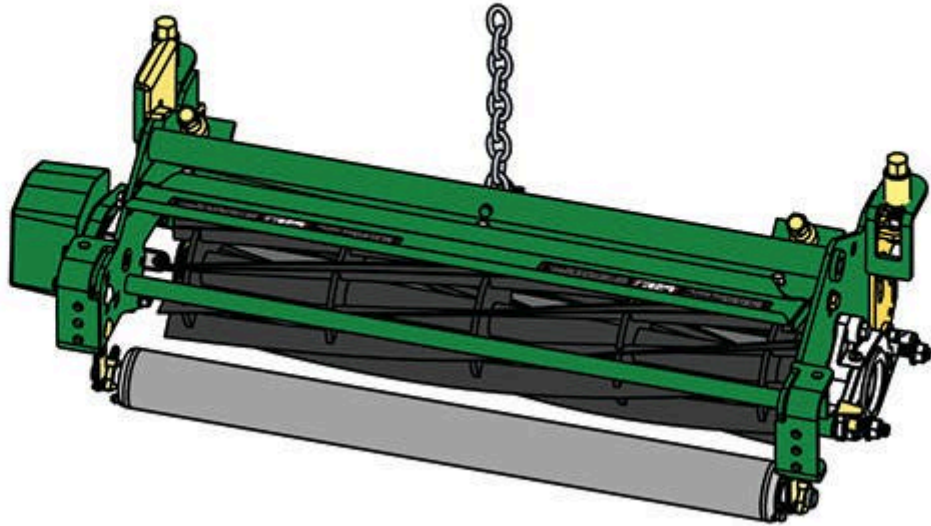

Replaces John Deere 3225B Reel Mower

Parts

Medium Cutting Unit

Complete Cutting Unit

All original equipment manufacturers names and part numbers are used for identification purposes only, and we are in no way implying that our products are original equipment parts. Prices subject to change without notice.

Replaces John Deere 3225B Reel Mower

Parts

Medium Cutting Unit

Complete Cutting Unit

Item No	R&R Part No.	OEM Part No.	Description	Qty Req	Order Quantity
---------	--------------	--------------	-------------	---------	----------------