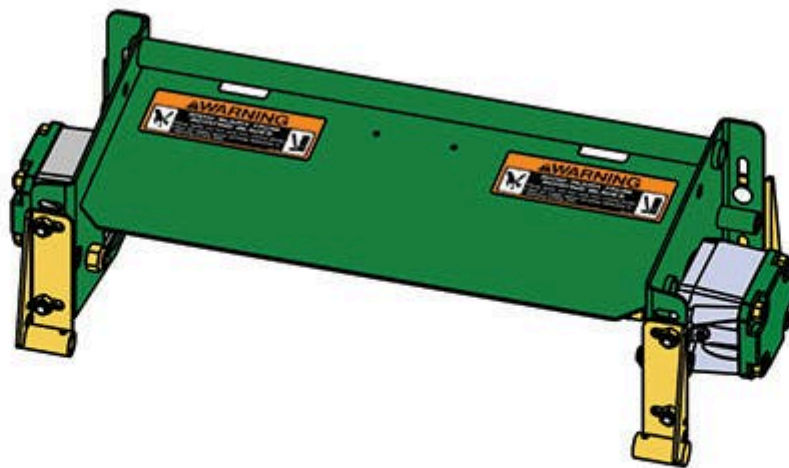

Replaces John Deere 3225B Reel Mower

Parts

Heavy Verti-Cut Unit

Complete Verti-Cut Unit

All original equipment manufacturers names and part numbers are used for identification purposes only, and we are in no way implying that our products are original equipment parts. Prices subject to change without notice.

Replaces John Deere 3225B Reel Mower

Parts

Heavy Verti-Cut Unit

Complete Verti-Cut Unit

Item No	R&R Part No.	OEM Part No.	Description	Qty Req	Order Quantity
---------	--------------	--------------	-------------	---------	----------------

Complete Verti-Cut Unit

1	RBM17946	BM17946	Complete Standard Verti-Cut Unit	5	
---	-----------------	---------	----------------------------------	---	--

Tech Note: R&R Verti-Cut Units Complete with RMT6987 Verti-Cut Blades & RAET10111 Front & Rear Solid Rollers.: