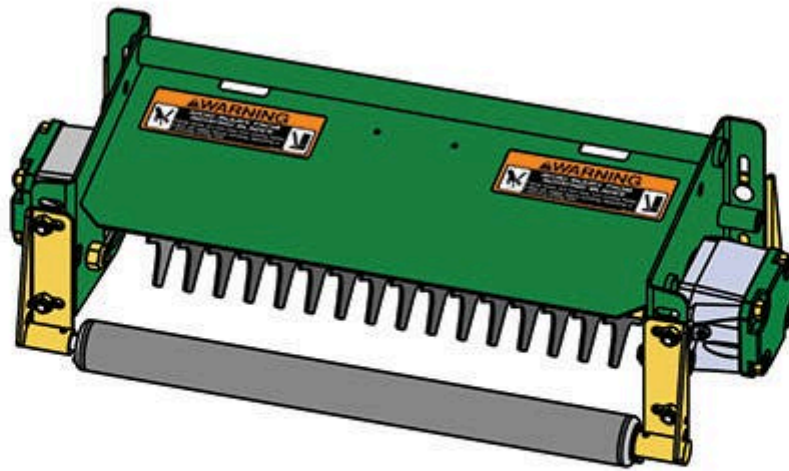

Replaces John Deere 3225B Reel Mower

Parts

Heavy Verti-Cut Unit

Complete Verti-Cut Unit

All original equipment manufacturers names and part numbers are used for identification purposes only, and we are in no way implying that our products are original equipment parts. Prices subject to change without notice.

Replaces John Deere 3225B Reel Mower

Parts

Heavy Verti-Cut Unit

Complete Verti-Cut Unit

Item No	R&R Part No.	OEM Part No.	Description	Qty Req	Order Quantity
---------	--------------	--------------	-------------	---------	----------------

Complete Verti-Cut Unit

1	RBM17946	BM17946	Complete Standard Verti-Cut Unit	5	
---	-----------------	---------	----------------------------------	---	--

Tech Note: R&R Verti-Cut Units Complete with RMT6987 Verti-Cut Blades & RAET10111 Front & Rear Solid Rollers.: