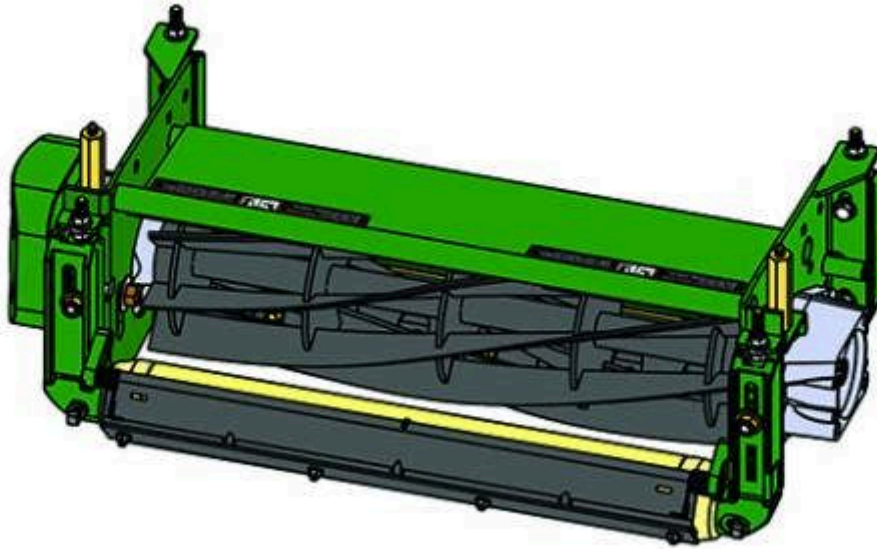

Replaces John Deere 3225B Reel Mower

Parts

Heavy Cutting Unit

Complete Cutting Unit

All original equipment manufacturers names and part numbers are used for identification purposes only, and we are in no way implying that our products are original equipment parts. Prices subject to change without notice.

Replaces John Deere 3225B Reel Mower

Parts

Heavy Cutting Unit

Complete Cutting Unit

Item No	R&R Part No.	OEM Part No.	Description	Qty Req	Order Quantity
---------	--------------	--------------	-------------	---------	----------------