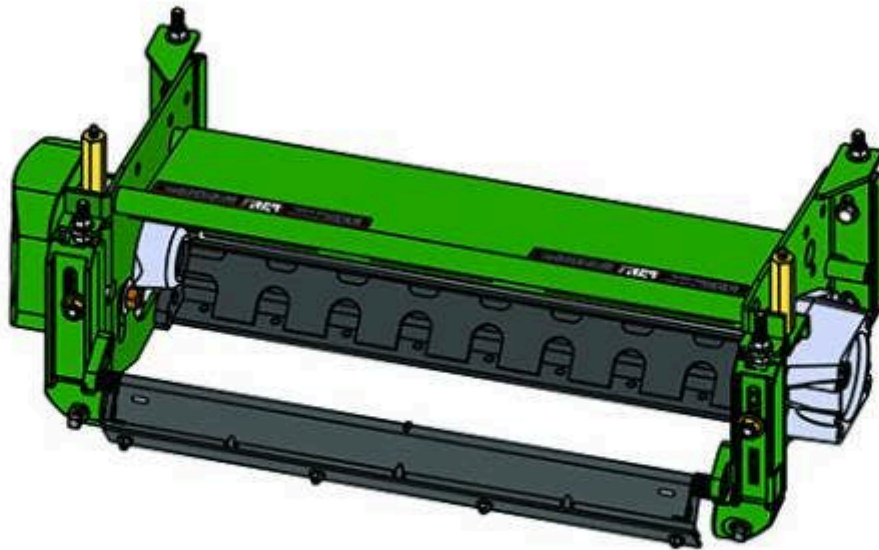

Replaces John Deere 3225B Reel Mower

Parts

Heavy Cutting Unit

Complete Cutting Unit

All original equipment manufacturers names and part numbers are used for identification purposes only, and we are in no way implying that our products are original equipment parts. Prices subject to change without notice.

Replaces John Deere 3225B Reel Mower

Parts

Heavy Cutting Unit

Complete Cutting Unit

Item No	R&R Part No.	OEM Part No.	Description	Qty Req	Order Quantity
---------	--------------	--------------	-------------	---------	----------------