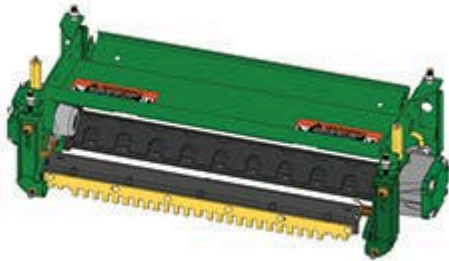

Replaces John Deere 2653B Reel Mower Parts

Cutting Unit - Serial up to 030000
Complete Cutting Unit

All original equipment manufacturers names and part numbers are used for identification purposes only, and we are in no way implying that our products are original equipment parts. Prices subject to change without notice.

Replaces John Deere 2653B Reel Mower Parts

Cutting Unit - Serial up to 030000
Complete Cutting Unit

Item No	R&R Part No.	OEM Part No.	Description	Qty Req	Order Quantity
---------	--------------	--------------	-------------	---------	----------------

Standard 26" Cutting Unit

1	RBM18570	BM18570	Cutting Unit - Fits 2653B - 26 in	0	
---	-----------------	---------	-----------------------------------	---	--

Tech Note: R&R Cutting Units Complete with: RAET11158 8 Blade Reel; RET17752 Bedknife; R500509 Front Grooved Roller and RAET11265 Rear Solid Roller:

Standard 30" Cutting Unit

2	RBM18437	BM18437	Cutting Unit - Fits 2653B - 30 in	0	
---	-----------------	---------	-----------------------------------	---	--

Tech Note: R&R Cutting Units Complete with: RAMT1053 8 Blade Reel; RMT1973 Bedknife; R500514 Front Grooved Roller and RAMT1056 Rear Solid Roller: