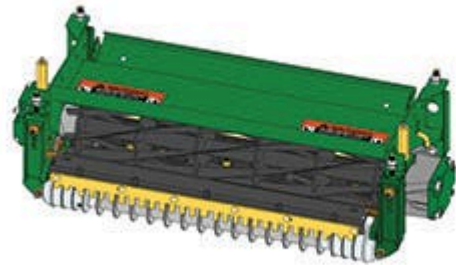

Replaces John Deere 2653B Reel Mower Parts

Cutting Unit - Serial up to 030000
Complete Cutting Unit

All original equipment manufacturers names and part numbers are used for identification purposes only, and we are in no way implying that our products are original equipment parts. Prices subject to change without notice.

Replaces John Deere 2653B Reel Mower Parts

Cutting Unit - Serial up to 030000
Complete Cutting Unit

Item No	R&R Part No.	OEM Part No.	Description	Qty Req	Order Quantity
---------	--------------	--------------	-------------	---------	----------------

Standard 26" Cutting Unit

1	RBM18570	BM18570	Cutting Unit - Fits 2653B - 26 in	0	
---	-----------------	---------	-----------------------------------	---	--

Tech Note: R&R Cutting Units Complete with: RAET11158 8 Blade Reel; RET17752 Bedknife; R500509 Front Grooved Roller and RAET11265 Rear Solid Roller:

Standard 30" Cutting Unit

2	RBM18437	BM18437	Cutting Unit - Fits 2653B - 30 in	0	
---	-----------------	---------	-----------------------------------	---	--

Tech Note: R&R Cutting Units Complete with: RAMT1053 8 Blade Reel; RMT1973 Bedknife; R500514 Front Grooved Roller and RAMT1056 Rear Solid Roller: