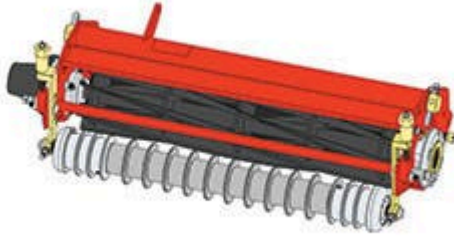

Replaces Jacobsen LF-4675 Parts

5" Cutting Unit

Complete Cutting Unit

All original equipment manufacturers names and part numbers are used for identification purposes only, and we are in no way implying that our products are original equipment parts. Prices subject to change without notice.

Replaces Jacobsen LF-4675 Parts

5" Cutting Unit

Complete Cutting Unit

Item R&R
No Part No.

OEM
Part No.

Description

Qty
Req

Order
Quantity