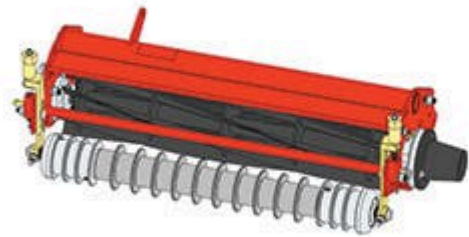

Replaces Jacobsen LF-4675 Parts

5" Cutting Unit

Complete Cutting Unit

All original equipment manufacturers names and part numbers are used for identification purposes only, and we are in no way implying that our products are original equipment parts. Prices subject to change without notice.

Replaces Jacobsen LF-4675 Parts

5" Cutting Unit

Complete Cutting Unit

Item R&R
No Part No.

OEM
Part No.

Description

Qty
Req

Order
Quantity