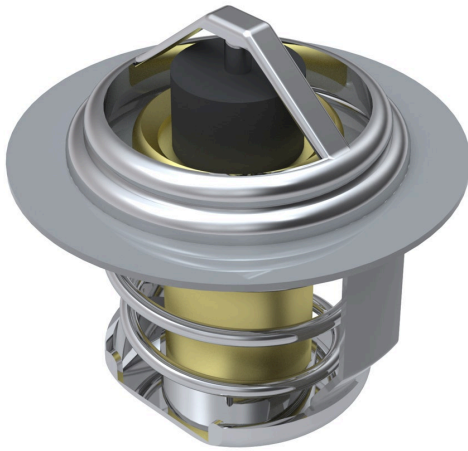

# Kubota Thermostat Assy

RX1943473014

## Replaces

R&R Products	R98-7778, R98-9715, RX1943473010, RX1943473013
Toro	105-2881, 98-7438, 98-7778, 98-9715