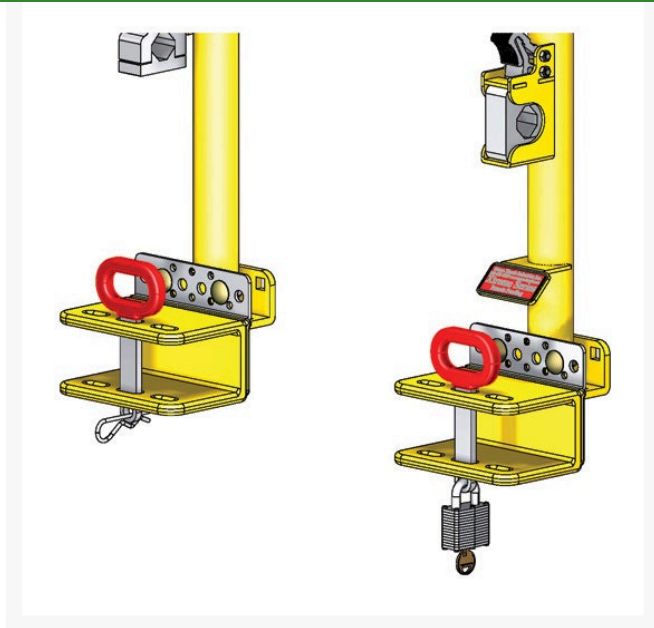

Bracket - Extreme Pole Saw Adapter Kit

RT3250

Details

The pole saw bracket allows you to mount one 2" pole saw to your Xtreme series trimmer rack. This bracket can be used with both open and enclosed trailer setups.

- Secures one 2" pole saw
- Fits Xtreme series trimmer rack
- Works with open or enclosed trailers

Specifications

Manufacturer

Green Touch

Replacement Parts

RT3249

Pin - Replacement Flat
Ea

Golfmech Ltd