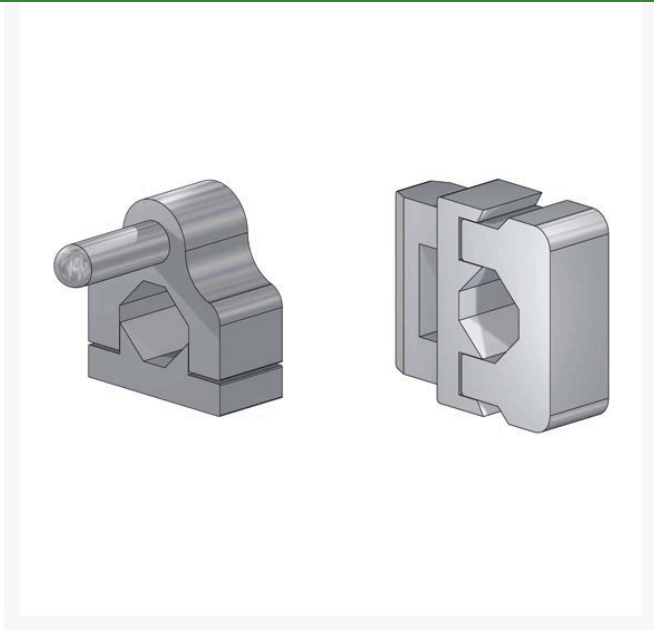

# Blocks - Xtreme Mounting - Set

RT3248

## Details

The addition of aluminum mounting blocks on all string trimmers, edgers and pole saws makes it easy to interchange tools to be transported on the Xtreme Trimmer Rack on trailers and utility vehicles. Purchased as a set to secure one trimmer.

- Each set secures one trimmer