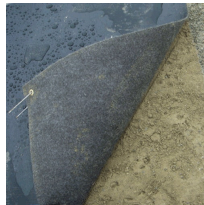

Quick Dam Sport Savers Mat - 6 ft x 8 ft

RSSM68-1

Details

Place into position before, during, or after it rains. Sport Savers mats cover problem areas such as the pitchers mound, home plate, bases, or in golf course bunkers. Place the absorbent side down to draw the moisture in and prevent mud buildup. Rubber side up collects water for easy draining. Grommets and stakes to secure in position included. Non-hazardous, non-toxic, and environmentally friendly. Reusable. 6' x 8'. Black.

- Quickly and easily remove puddles from athletic fields and golf course bunkers
- Prevent mud buildup
- Absorbent side removes water while rubber barrier captures water for easy removal
- Hardware included
- Reusable

Specifications

Manufacturer	Quick Dam
Dimensions	6 ft x 8 ft

Golfmech Ltd

Hullaghfin Balrath Navan, C15 VOFS
353 87 632 9827

<https://golfmech.rrproducts.com/>