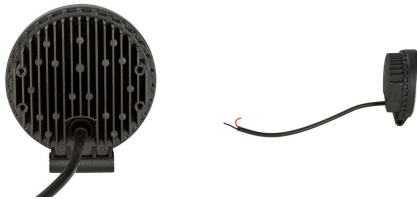

LED Round Work Light - 9 LED 24w

R151711

Specifications

Manufacturer

R&R Products

Golfmech Ltd

Hullaghfin Balrath Navan, C15 VOFS
353 87 632 9827

<https://golfmech.rrproducts.com/>