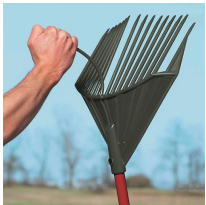

Golfmech Ltd

Hullaghfin Balrath Navan, C15 VOFS
353 87 632 9827

<https://golfmech.rrproducts.com/>