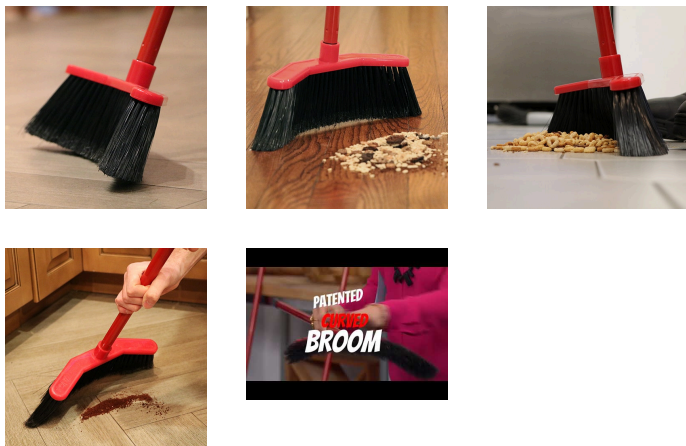

# Davinci Curved Broom - 14"

RRA1006

## Details

Features curved ends to funnel dirt toward the center of the broom, eliminating spills from the sides while creating a neat pile in the center. The low profile head gets under most cabinets and equipment while the flared edges sweep along walls and into corners easily. Lightweight design reduces fatigue. Available in 14" and 24" widths.

- Curved end sections funnel dirt toward the center section
- Creates a tidy pile in the center of the broom
- Low profile head tets under furniture, cabinets and equipment
- Extra-large 15" sweeping path cuts sweeping time in half
- Flared edges sweep along walls and into corners easily
- Lightweight - 2 lbs.