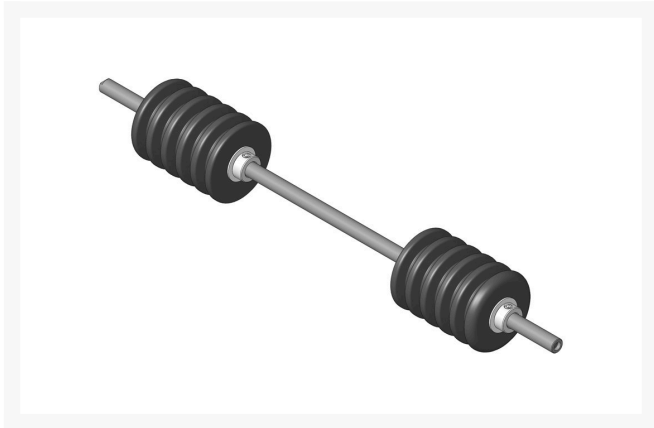

Basket Roller - Grooved UHMW Polyethylene 2 Section

R150325

Specifications

Manufacturer	R&R Products
Roller Body	3.5 in
Diameter	

Fits Models

- R&R Products Versa-Green 1860
- R&R Products Versa-Green 1860PS
- R&R Products Versa-Green 2160D
- Toro Greensmaster 3
- Toro Greensmaster 300
- Toro Greensmaster 3000
- Toro Greensmaster 3050
- Toro Greensmaster 3100
- Toro Greensmaster 3150-Q

Replacement Parts

R150326	Shaft - Stainless Roller
R150327	Roller Section - 3.5 UHMW Grooved
R302295	Washer
R150328	Collar - Retaining 5/8

Golfmech Ltd

Hullaghfin Balrath Navan, C15 VOFS
353 87 632 9827

<https://golfmech.rrproducts.com/>