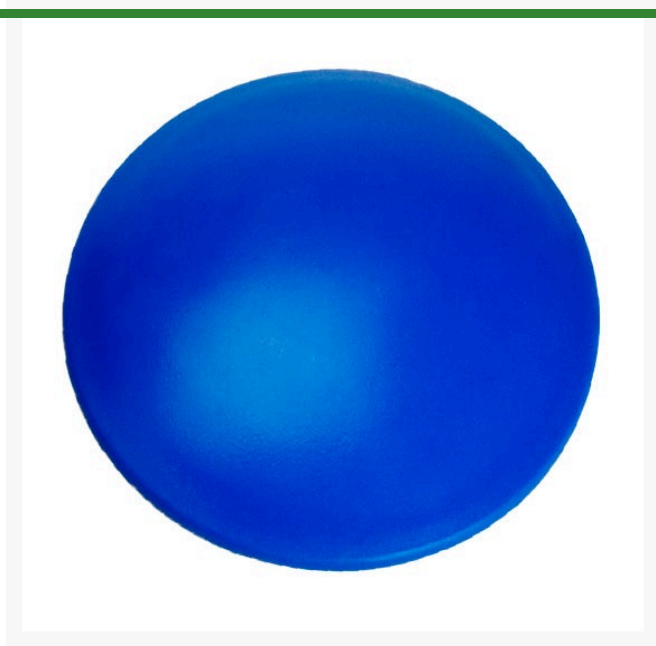

# Cart Path Marker - 4" Blue

RP347

## Details

Easy-to-see, 4" dome-shaped markers designate distance to the green when one to four are placed across the cart path. High-impact plastic adheres with epoxy. Blue.

- Highly visible and attractive
- Dome shape
- Easy to install

## Specifications

Manufacturer	R&R Products
Color	Blue
Marker Diameter	4 in
Material	High-Impact Plastic