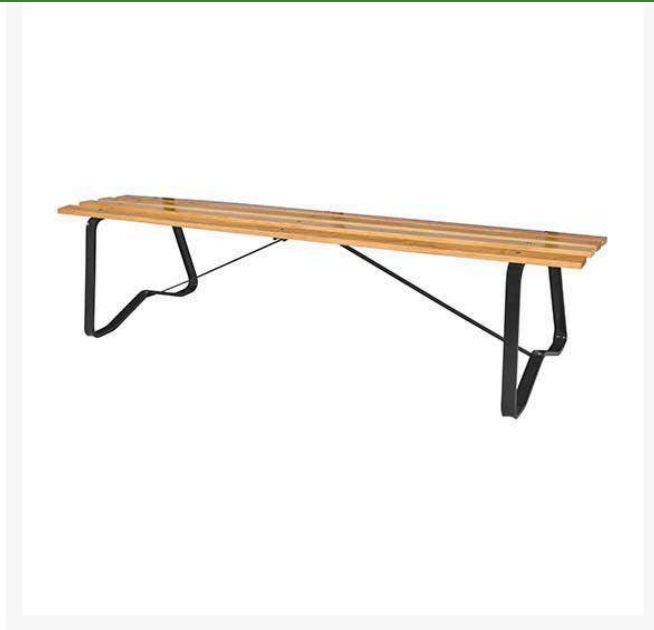

Park Bench Without Back - Black

RP1500BK

Details

A comfortable bench offers the golfer an ideal opportunity to appreciate the beauty of his surroundings, catch his breath, and relax for a moment. The value of providing adequate seating on the course cannot be underestimated. Solid Oak 6' benches are finished with marine varnish for beauty and long life. Steel frame, powder-coated paint.

Specifications

Manufacturer	R&R Products
Color	Black

Replacement Parts

RP1469	Board - Bench 6ft Oak 3/4 x 2 1/2
RP1471	Hardware Kit - Fits RP1500
RP1502FG	Frame - Bench End Forst Grn
RP1503FG	Frame - Bench Center Forest Green
RP1504FG	Brace - Bench Support Frgrn
RP1505FG	Brace - Bench Horiz. Support