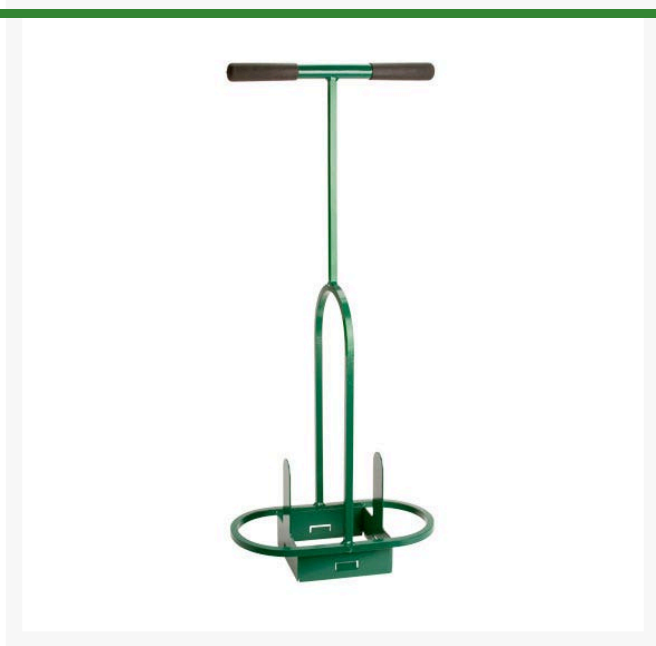

# Square Turf Repairer - 6in

RP1006

## Details

Easily cut and stack 6" square turf replacement plugs for repairing damaged turf areas. Plugs are uniformly cut at 2" depth. Squares allow for multiple alignment. Steel construction Powder-coated.

- 6" square turf plugs, 2" depth
- Quick return to play
- Uniform plugs align for near-seamless appearance
- Steel construction
- Powder-coated paint finish

## Replacement Parts

RP544	Grip -1 ID x 4.5 Long Black
-------	--------------------------------