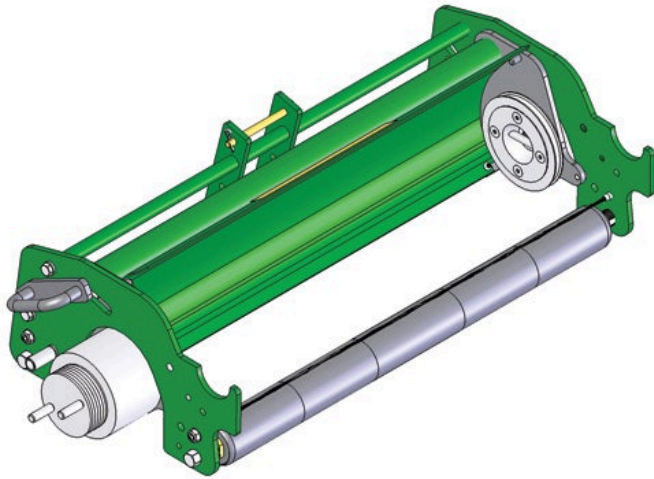

Multi-Green Chassis Assy - LH

RMG4004LH

Details

Chassis to fit John Deere greens mowers
Complete Multi-Green chassis include frame, bearing housings, front & rear smooth roller. Multi-Green Cassette not included.

Specifications

Manufacturer R&R Products

Fits Models

R&R Products Multi-Green Units

Replacement Parts

R6040-05-250	Drive Coupling w/Pin LH
R6040-110	Drive Nut - Splined 3/4-16 LH
R6042-02-001	Spacer - Lift Chain
RAMT1479	Chain - Link