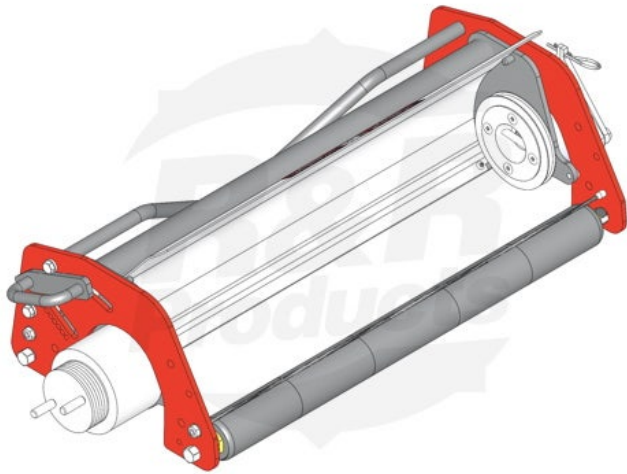

Multi-Green Chassis Assy - LH

RMG4002LH

Details

Chassis to fit Jacobsen GreensKing.
Complete Multi-Green chassis includes frame, bearing housings, front & rear smooth roller. Multi-Green Cassette not included.

Specifications

Manufacturer R&R Products

Fits Models

R&R Products Multi-Green Units

Replacement Parts

R345477	Nut - Coupling LH (RH Threads)
R6040-05-180	Drive Coupling w/Pin LH Fits GK5-6

Golfmech Ltd

Hullaghfin Balrath Navan, C15 VOFS
353 87 632 9827

<https://golfmech.rrproducts.com/>