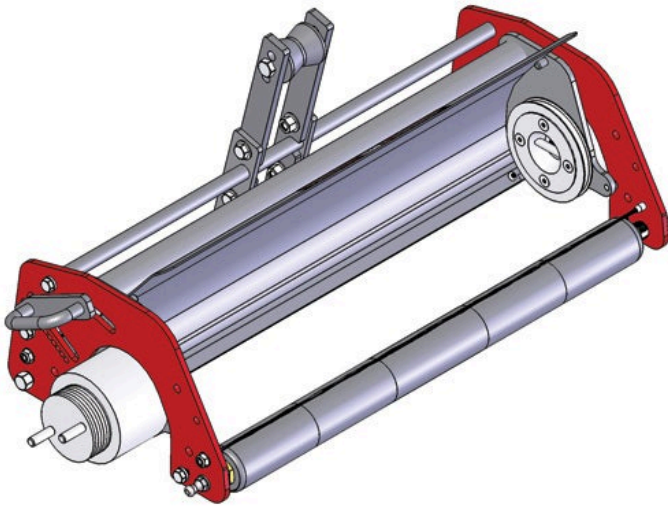

# Multi-Green Chassis Assy - LH

RMG4001LH

## Details

Chassis to fit Toro Greensmaster.  
Complete Multi-Green chassis include frame, bearing housings, front & rear smooth roller. Multi-Green Cassette not included.

## Fits Models

R&R Products Multi-Green Units