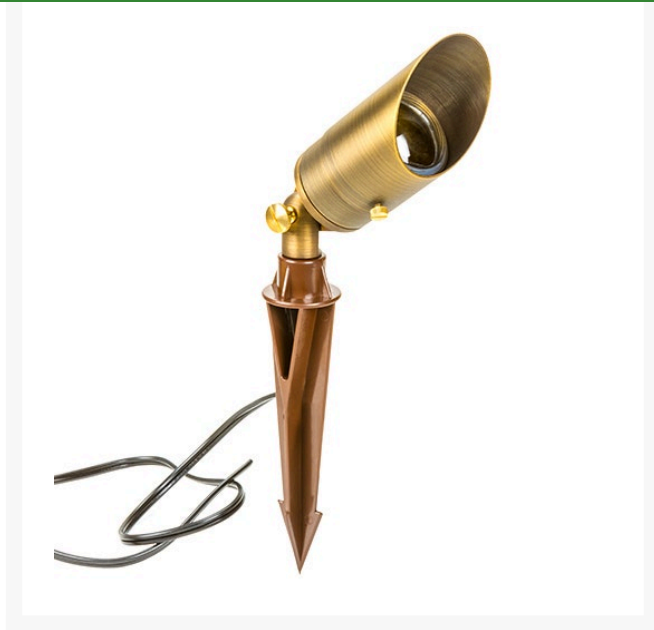

Adjustable Round Spot Light - Antique

Bronze

RLV1250-AB

Details

The Adjustable Round fixture is constructed of heavy solid cast brass, a convex lens that will not collect water, a copper socket with silicone seals and gaskets insure longevity. Body measures 2-1/2" in diameter by 3-1/2" long. Fully adjustable brass shroud allows beam output to be easily focused. Includes 24" wire lead and hammer stake. MR16 Bulb not included.

- Great for uplighting application
- Heavy duty with convex lens
- LED or Halogen low voltage bulb
- Includes 24" wire lead and hammer stake
- Bulb not included

Specifications

Manufacturer	R&R Products
Lamp Type	MR16 12V