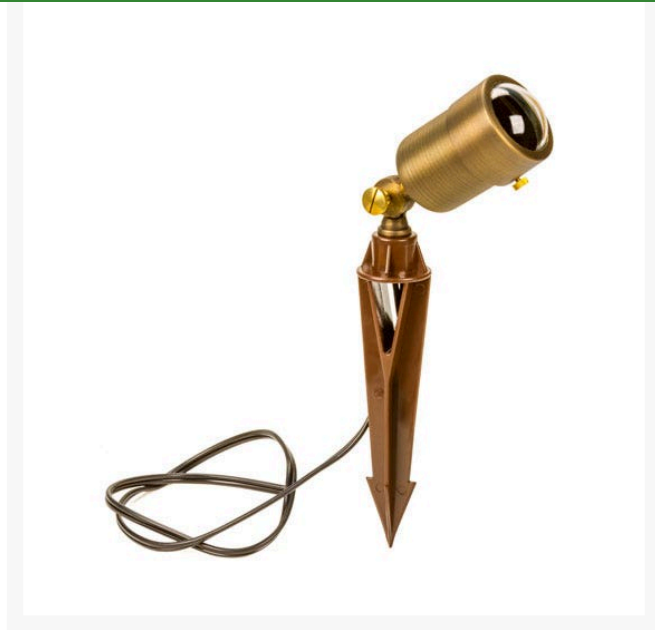

Little Hefty Round Flood Light - Antique

Bronze

RLV1230-AB

Details

The Little Hefty Round fixture is constructed of heavy solid cast brass, a convex lens that will not collect water, a copper socket with silicone seals and gaskets insure longevity. Body measures 2-1/4" in diameter by 3" long. Works well with LED or halogen lamps. Includes 24" wire lead and hammer stake. MR16 Bulb not included.

- Great for uplighting application
- Heavy duty solid cast brass with convex lens
- Includes 24" wire lead and hammer stake
- LED or Halogen low voltage bulb
- Bi-pin bulb not included

Specifications

Manufacturer	R&R Products
Lamp Type	MR16 12V