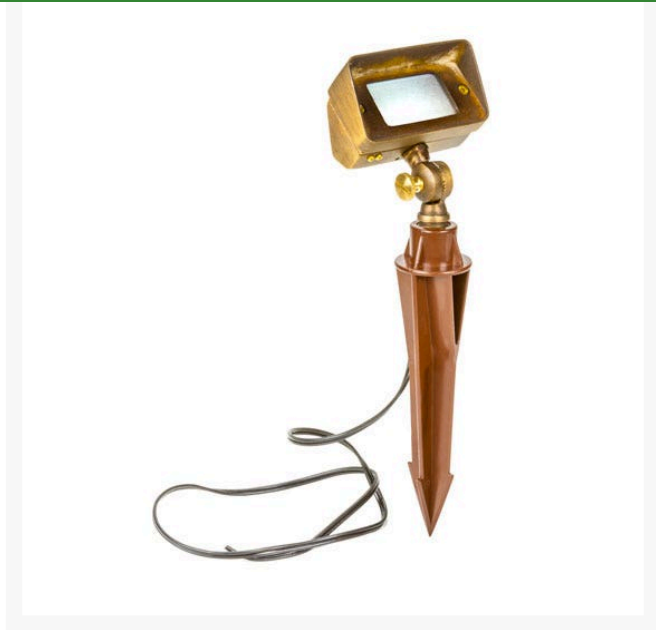

# Mini Flood Light - Antique Bronze

RLV1100-AB

## Details

For subtle lighting the Soft Splash Flood Light projects a wider beam than spotlights and does not overpower larger floodlights. Perfect for soft flooding of individual objects, walls and surroundings. Body Measures 4"W x 2"T x 2"D. Solid cast brass construction with 24" pigtail. Includes ground mouting stake. G4 Bulb not included.

## Specifications

Manufacturer	R&R Products
Dimensions	4 x 2 x 2 in
Lamp Type	G4 12V