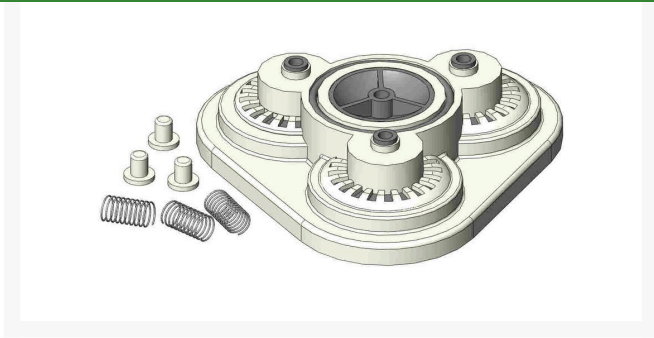

Shurflo Bypass Valve Assembly

RHY94-391-09

Specifications

Manufacturer

Pentair Shurflo

Manufacturer's

94-391-09

Model No