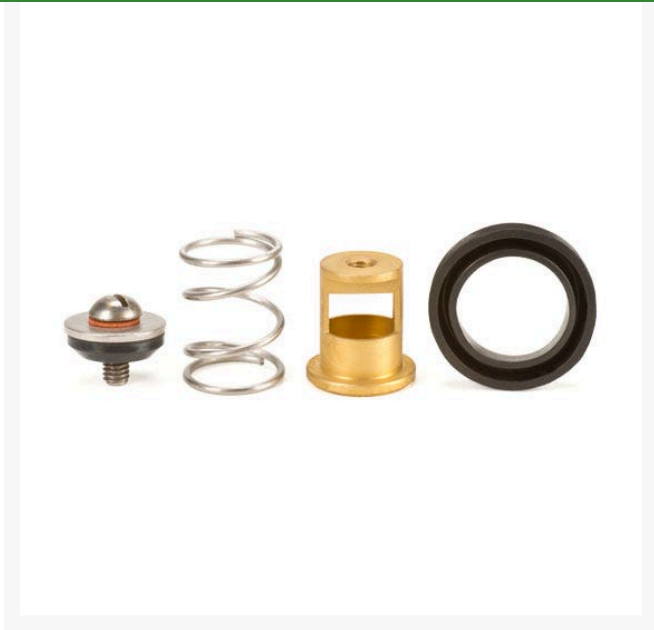

# Repair Kit - 1 QC Valve Body

RGRK3

## Details

Lid stays closed by strong positive action spring. High visibility Tuff Top or brass lids available. Constructed of solid red brass for durability, economy, and recyclability. Available with Acme threaded outlet (QB44 Series only) (AT). Wrench flats at base for easy installation. Drain hole in body to minimize debris collection. Chevron-shaped wiper seal to reduce leakage around key while inserted. Flow ranges from 5 - 100 gpm. Handles pressures up to 150 psi. British version available (BS). Five-year warranty.