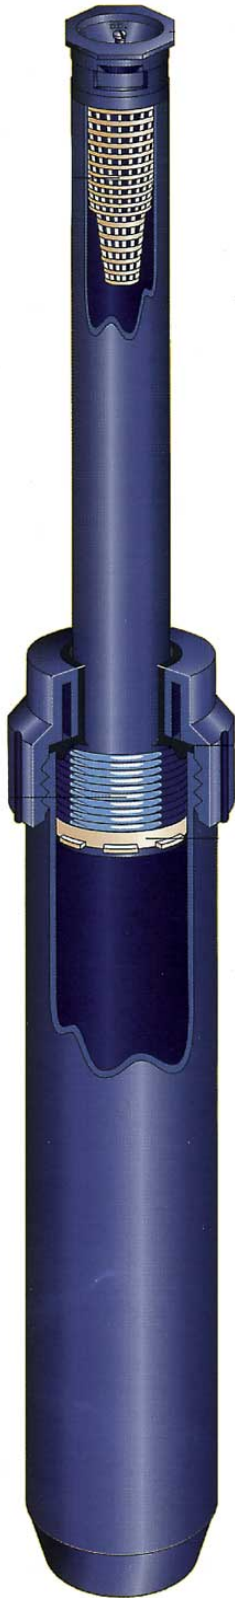

K-Rain Pop-Up Sprinkler - 4

RGK74001

Details

K-Spray pop-ups and nozzles are designed to provide a steady, consistent fall-out of water in 3", 4", 5" and 6" pop-up heights, K-Sprays can be used with K-Rain's 12 interchangeable fixed nozzles or K-Rain's adjustable nozzles. K-Spray pop-ups are ideal for watering small grass areas, ground cover or shrubs. A shrub adapter is available for use with K-Rain nozzles and can be threaded directly on to an above ground riser. K-Spray pop-ups include a stainless steel retraction spring for reliable retraction in all soil conditions. A friction clutch ring allows the pop-up riser to be turned to direct the water flow. K-Spray pop-ups have a 1/2" NPT female thread inlet. Nozzles have male threads. (12.7mm) per hour nozzle trajectory: Standard 260, low angle 120. Available in 12' and 15' models.