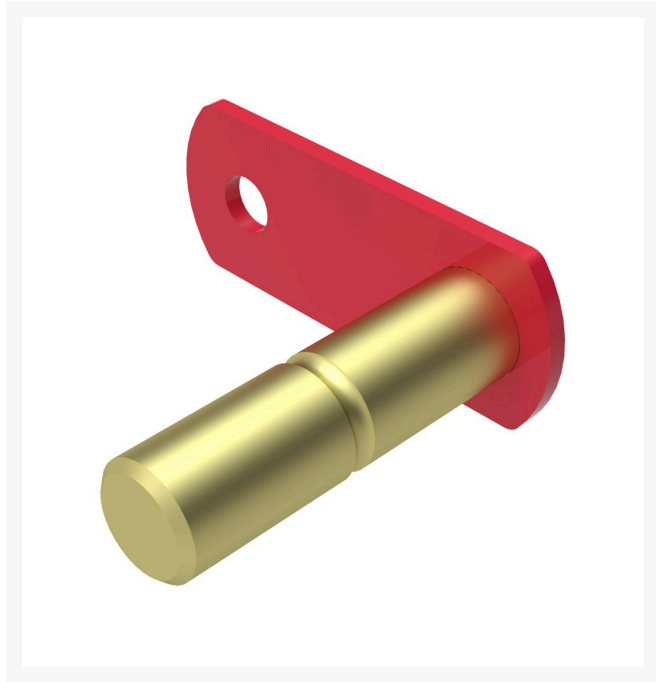

Pin Assy

R100-3020

Replaces

Toro 100-3020

Specifications

Manufacturer R&R Products

Fits Models

Toro Groundsmaster 4000-D
Toro Groundsmaster 4010-D
Toro Groundsmaster 4100-D