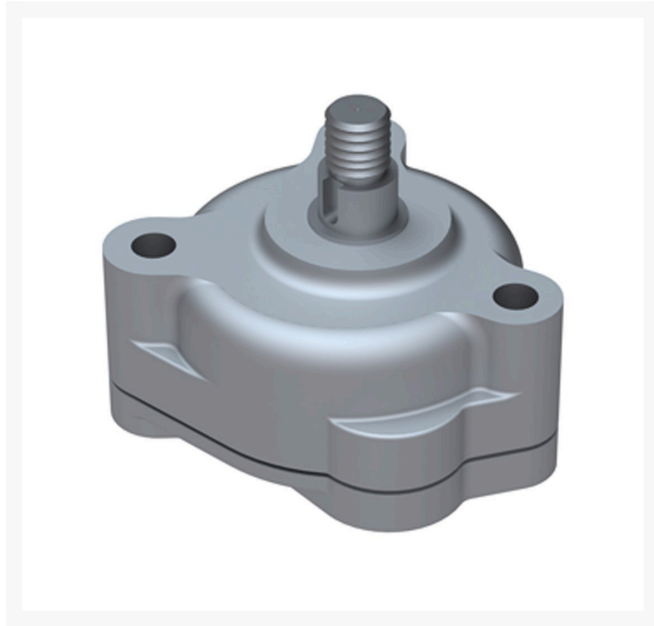

Oil Pump Assy

R100-2002

Replaces

Toro 100-2002

Specifications

Manufacturer R&R Products

Fits Models

- Toro Greensmaster TriFlex 3400
- Toro Greensmaster TriFlex 3420
- Toro Groundsmaster 3500-G
- Toro Workman HDX
- Toro Workman HDX-D
- Toro Workman MDX-D
- Toro Z Master Professional 6000
- Toro Z Master Professional 7000