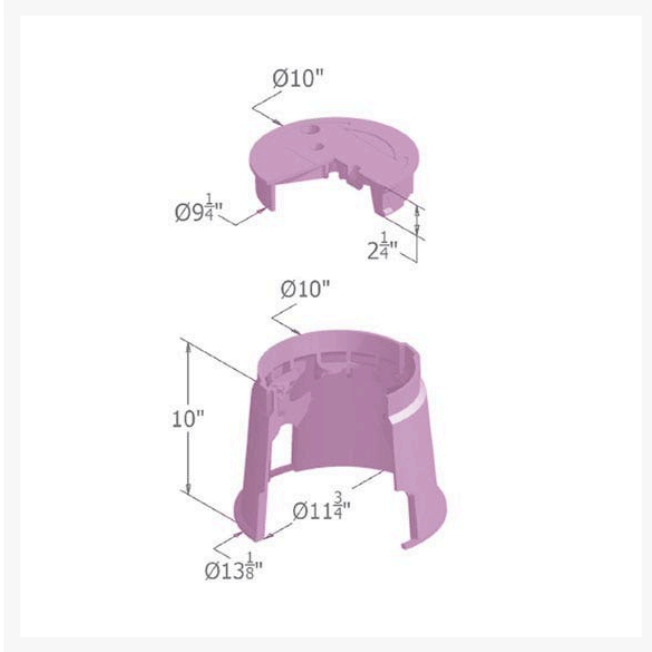

# Carson Valve Box w/Lid 0910 Spec Grade - Purple Rwdndes Hblt

RGC09101043

## Details

Carson 910 Specification Grade 10" diameter round boxes are offered with flush covers or T-cover lids with an optional bolt down device; 10" depth. They are ideal for turf applications. Features include rigid side walls, structural foam manufacturing process, HDPE (high-density polyethylene) construction, lock/bolt down option, twist lock lid, lid finger hole, UV inhibitors, and multiple colors. Made in USA.

## Specifications

Manufacturer	Carson
Indicator	RWDNDES
Lid Color	Purple
Valve Box Depth	10 in

## Replacement Parts

RGC09104015	Carson Lid Only 0910 Spec Grade - Purple Rw
-------------	--