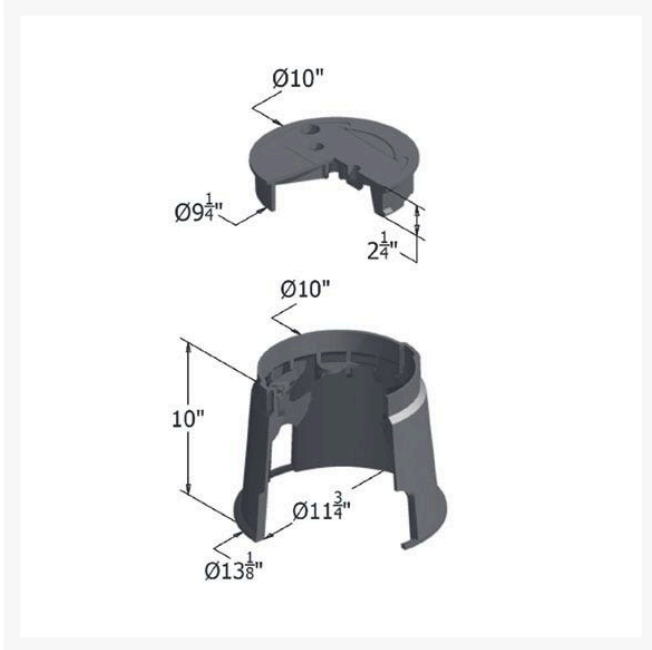

Carson Valve Box w/Lid 0910 Spec Grade - Black ICV Hblt

RGC09101037

Details

Carson 910 Specification Grade 10" diameter round boxes are offered with flush covers or T-cover lids with an optional bolt down device; 10" depth. They are ideal for turf applications. Features include rigid side walls, structural foam manufacturing process, HDPE (high-density polyethylene) construction, lock/bolt down option, twist lock lid, lid finger hole, UV inhibitors, and multiple colors. Made in USA.

Specifications

Manufacturer	Carson
Indicator	ICV
Lid Color	Black
Valve Box Depth	10 in

Replacement Parts

RGC09104025	Carson Lid Only 0910 Spec Grade - Black ICV
-------------	--

Golfmech Ltd

Hullaghfin Balrath Navan, C15 VOFS
353 87 632 9827